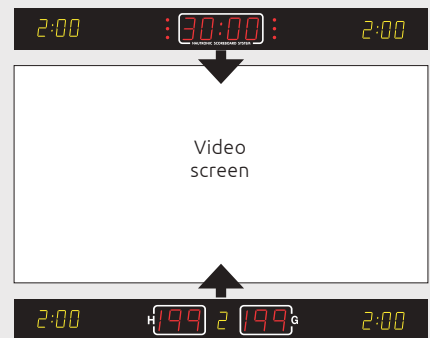

Features

- Flexible size
- Real colour reproduction
- Modern design
- Stand alone screen
- Integrated with scoreboard
- Used indoor and outdoor
- Accurate colour production
- High brightness and long life LED's

Various designs

- Full or split screen
- Custom advertising in time out or breaks
- Various commercials during a sporting event
- Time lap advertising before and after game