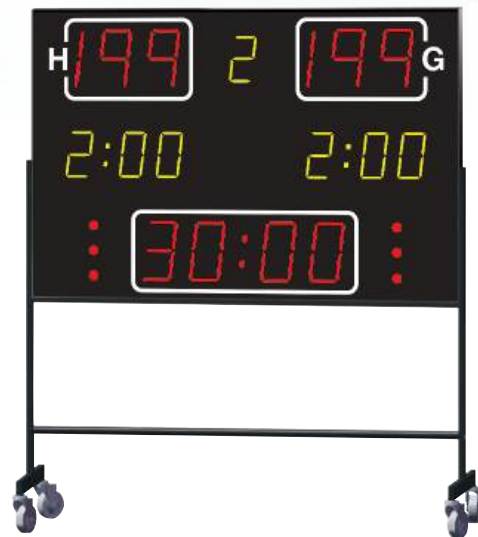

## Scoreboard rack (indoor)

Easy transportation for indoor use. Available for all scoreboards (various sizes). Available with or without wheels.

	<b>STA-150-180</b>
Dimensions cm (min)	150 x 180 x 50
Weight - net weight	9