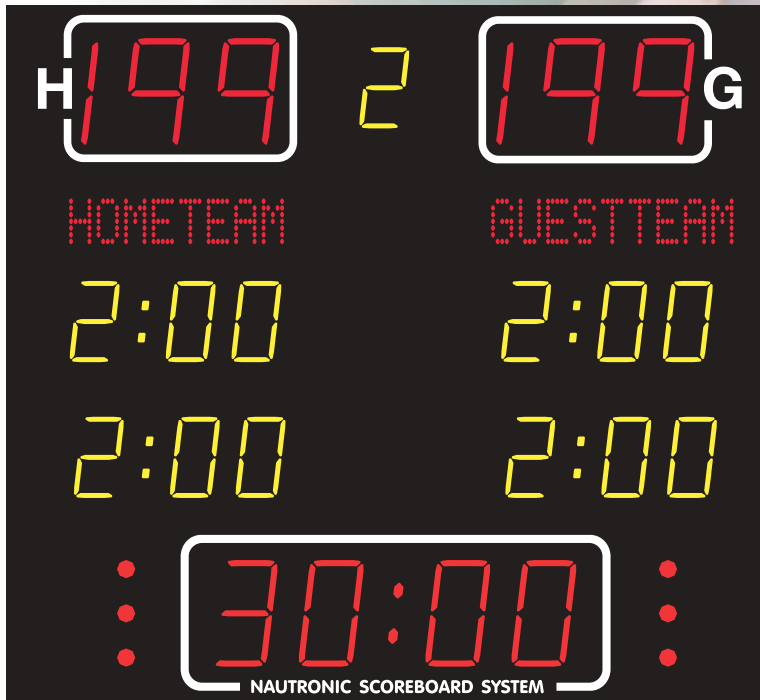

	NA2123T	NA2623T
Team scores (199-199)	21 cm – red	26 cm – red
Period (9)	16 cm – yellow	16 cm – yellow
Game clock (99:59)	21 cm – red	26 cm – red
Time out	Red dots	Red dots
Dimensions (cm)	150 x 120 x 8	200 x 139 x 8
Weight – net weight/packed (kg)	35/62	50/88
Readability (m)	120	150
Power consumption – max/average (W)	129/39	129/39
Power supply placement	T01	T01
Team foul (9)	16 cm – yellow	16 cm – yellow with red #

Ask for:

NA1630T  
NA2130T  
NA2630T  
NA3330T

NA1630

120 cm

NA2630

200 cm

NA3330

200 cm

	NA1630	The most popular <b>NA2130</b>	NA2630	NA3330
Team scores (199-199)	16 cm – red	21 cm – red	26 cm – red	33 cm – red
Period (9)	16 cm – yellow	16 cm – yellow	21 cm – yellow	26 cm – yellow
Game clock (99:59)	16 cm – red	21 cm – red	26 cm – red	33 cm – red
Time out	Red dots	Red dots	Red dots	Red dots
Penalty (9:59)	16 cm – yellow	16 cm – yellow	21 cm – yellow	26 cm – yellow
Team foul (9)	16 cm – yellow	16 cm – yellow	21 cm – yellow	26 cm – yellow
Dimensions (cm)	120 x 80 x 8	150 x 93 x 8	200 x 113 x 8	200 x 130 x 8
Weight – net weight/packed (kg)	22/39	29/51	42/74	47/83
Readability (m)	60	120	150	200
Power consumption – max/average (W)	127/39	129/39	153/46	240/72
Power supply placement	T01	T01	T01	T01

**NAUCON-1000**  
Control panel

**NA2632T**

**NA2632**

	<b>NA2632</b>	<b>The most popular NA2632T</b>
Team scores (199-199)	26 cm – red	26 cm – red
Period (9)	21 cm – yellow	21 cm – yellow
Game clock (99:59)	26 cm – red	26 cm – red
Time out	Red dots	Red dots
Dimensions (cm)	200 x 147 x 8	200 x 172 x 8
Weight – net weight/packed (kg)	52/92	60/106
Readability (m)	150	150
Power consumption – max/average (W)	153/46	153/46
Power supply placement	T01	T01