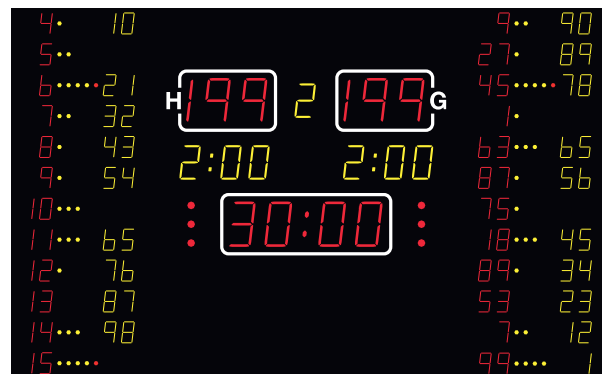

	<b>NA2155</b>	<b>NA2655</b>
Team scores (199-199)	21 cm – red	26 cm – red
Period (9)	16 cm – yellow	21 cm – yellow
Game clock (99:59)	21 cm – red	26 cm – red
Time out	Red dots	Red dots
Penalty/foul (9:59)	16 cm – yellow	21 cm – yellow
Individual player no.	8 cm – red	8 cm – red
Team foul (9)	16 cm – yellow	16 cm – yellow
Individual player foul	yellow/red dots	yellow/red dots
Dimensions (cm)	250 × 135 × 8	300 × 135 × 8
Weight – net weight/packed (kg)	59/104	69/122
Readability (m)	120	150
Power consumption – max/average (W)	–	–
Power supply placement	–	–

**NA3364**

----- 430 cm -----

	<b>NA2164T</b>	The most popular <b>NA2664</b>	<b>NA3364</b>
Team scores (199-199)	21 cm – red	26 cm – red	33 cm – red
Period (9)	16 cm – yellow	21 cm – yellow	26 cm – yellow
Game clock (99:59)	21 cm – red	26 cm – red	33 cm – red
Time out	Red dots	Red dots	Red dots
Penalty/foul (9:59)	16 cm – yellow	21 cm – yellow	26 cm – yellow
Individual player no.	12 cm – red	12 cm – red	16 cm – red
Individual player foul	Yellow/red dots	Yellow/red dots	Yellow/red dots
Individual player score	12 cm – yellow	12 cm – yellow	16 cm – yellow
Dimensions (cm)	330 x 210 x 8	370 x 210 x 8	430 x 270 x 8
Weight – net weight/packed (kg)	112/200	125/223	182/326
Readability (m)	120	150	200
Power consumption - max/average (W)	553/166	585/176	1056/312
Power supply placement	–	–	–