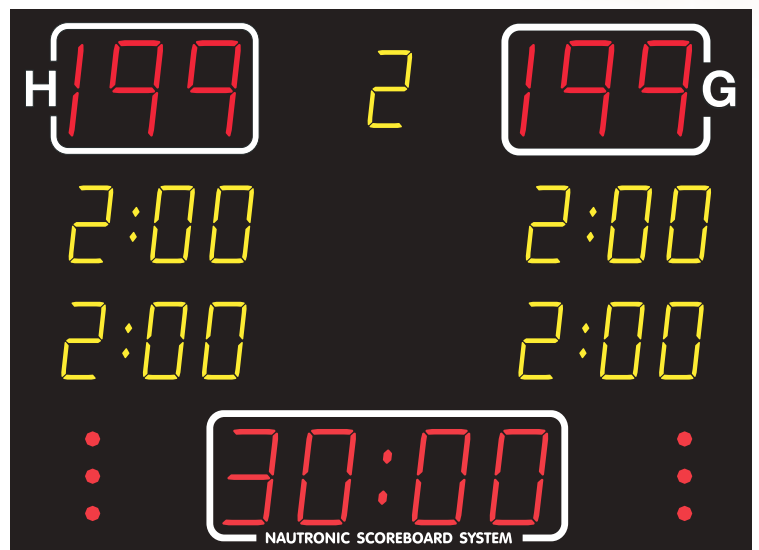

	NA1630	The most popular <b>NA2130</b>	NA2630	NA3330
Team scores (199-199)	16 cm – red	21 cm – red	26 cm – red	33 cm – red
Period (9)	16 cm – yellow	16 cm – yellow	21 cm – yellow	26 cm – yellow
Game clock (99:59)	16 cm – red	21 cm – red	26 cm – red	33 cm – red
Time out	Red dots	Red dots	Red dots	Red dots
Penalty (9:59)	16 cm – yellow	16 cm – yellow	21 cm – yellow	26 cm – yellow
Team foul (9)	16 cm – yellow	16 cm – yellow	21 cm – yellow	26 cm – yellow
Dimensions (cm)	120 x 80 x 8	150 x 93 x 8	200 x 113 x 8	200 x 130 x 8
Weight – net weight/packed (kg)	22/39	29/51	42/74	47/83
Readability (m)	60	120	150	200
Power consumption – max/average (W)	127/39	129/39	153/46	240/72
Power supply placement	T01	T01	T01	T01

**NAUCON-1000**  
Control panel

**NA2632T**

**NA2632**

	<b>NA2632</b>	<b>The most popular NA2632T</b>
Team scores (199-199)	26 cm – red	26 cm – red
Period (9)	21 cm – yellow	21 cm – yellow
Game clock (99:59)	26 cm – red	26 cm – red
Time out	Red dots	Red dots
Dimensions (cm)	200 x 147 x 8	200 x 172 x 8
Weight – net weight/packed (kg)	52/92	60/106
Readability (m)	150	150
Power consumption – max/average (W)	153/46	153/46
Power supply placement	T01	T01