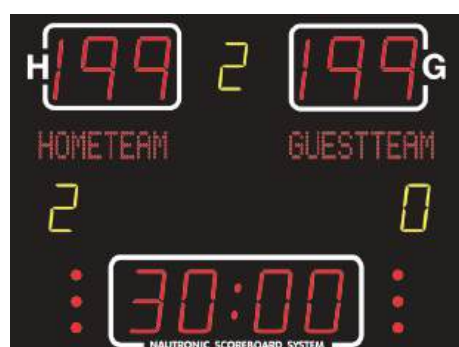

NA2123T

150 cm

NC21790

44 cm

	NC21790
Time (99)	21 cm – red
1/10 of a second count (last 5 seconds)*	Yes
Scoreboard integration + synchronization	Yes
Dimensions (cm)	44 x 36 x 8
Weight – net weight/packed (kg)	(2 x 8) 16/20
Readability (m)	120
Power consumption – max/average (W)	25/8
Power supply placement	T03
Power supply placement	T01

	NA2123T	NA2623T
Team scores (199-199)	21 cm – red	26 cm – red
Period (9)	16 cm – yellow	16 cm – yellow
Game clock (99:59)	21 cm – red	26 cm – red
Time out	Red dots	Red dots
Dimensions (cm)	150 x 120 x 8	200 x 139 x 8
Weight – net weight/packed (kg)	35/62	50/88
Readability (m)	120	150
Power consumption – max/average (W)	129/39	129/39
Power supply placement	T01	T01
Team foul (9)	16 cm – yellow	16 cm – yellow with red #

NAUCON-1000 Control panel