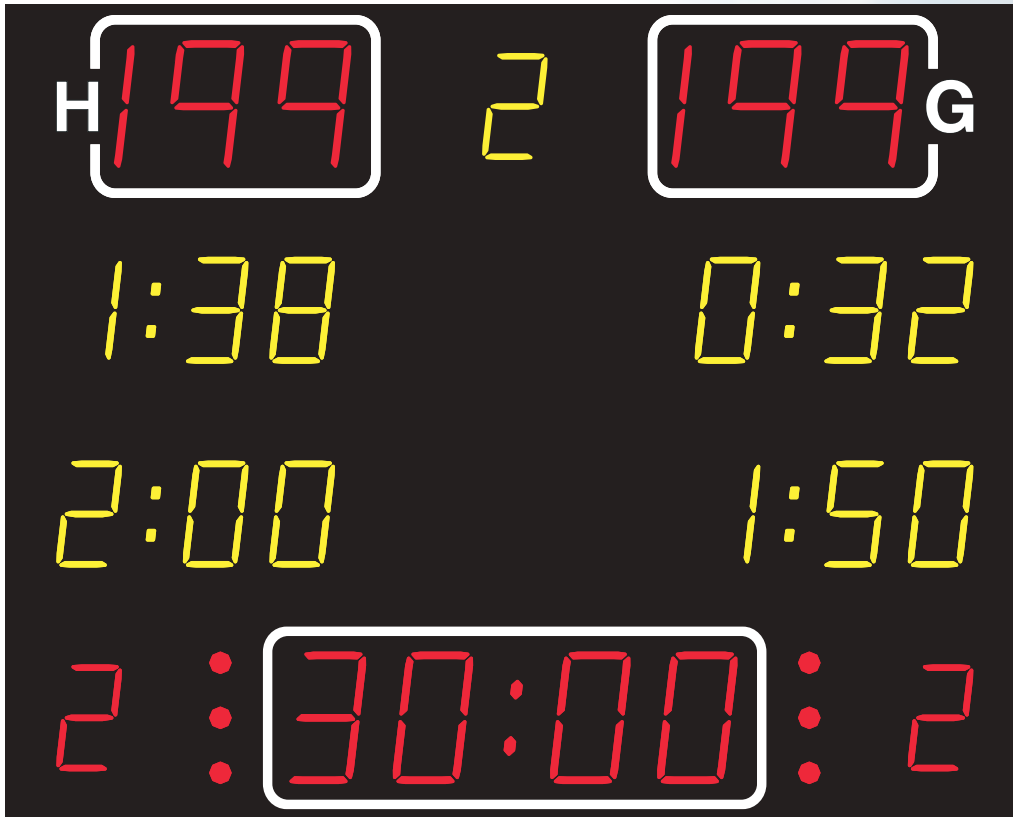

**NA2132 • NA2132T**

150 cm

**NA2132T**

150 cm

	<b>NA2132</b>	The most popular <b>NA2132T</b>
Team scores (199-199)	21 cm – red	21 cm – red
Period (9)	16 cm – yellow	16 cm – yellow
Game clock (99:59)	21 cm – red	21 cm – red
Time out	Red dots	Red dots
Dimensions (cm)	150 x 120 x 8	150 x 140 x 8
Weight – net weight/packed (kg)	35/62	40/70
Readability (m)	120	120
Power consumption – max/average (W)	35/62	40/70
Power supply placement	T01	T01

----- 150 cm -----

NA2636

NA3336

----- 200 cm -----

	NA2136	The most popular NA2636	NA3336
Team scores (199-199)	16 cm – red	26 cm – red	33 cm – red
Period (9)	16 cm – yellow	21 cm – yellow	26 cm – yellow
Game clock (99:59)	16 cm – red	26 cm – red	33 cm – red
Time out	Red dots	Red dots	Red dots
Penalty (9:59)	16 cm – yellow	21 cm – yellow	26 cm – yellow
Team foul (9)	16 cm – red	21 cm – red	21 cm – red
Dimensions (cm)	150 x 120 x 8	200 x 147 x 8	200 x 170 x 8
Weight – net weight/packed (kg)	35/62	52/92	59/105
Readability (m)	60	150	200
Power consumption – max/average (W)	127/39	219/66	330/99
Power supply placement	T01	T01	T01