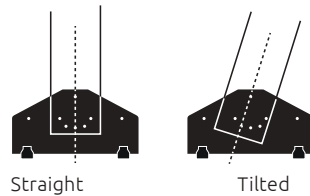

Adjustable metal
fitting feet.

Metal fitting with rubber knots for standing and multiple holes for stand-alone or wall mounting.

Metal fittings with multiple holes to enable tilting to increase visibility for spectators.

NAUCON-20
Remote control

	NC21750	The most popular NC26750	NC21790*	NC26790*
Time (99)	21 cm – red	26 cm – red	21 cm – red	26 cm – red
Time run out sound	Loud horn	Loud horn	Loud horn	Loud horn
Scoreboard integration + synchronization	–	–	Yes	Yes
Dimensions (cm)	44 x 36 x 8	44 x 36 x 8	44 x 36 x 8	44 x 36 x 8
Weight – net weight/packed (kg)	(2 x 8) 16/20	(2 x 8) 16/20	(2 x 8) 16/20	(2 x 8) 16/20
Readability (m)	120	150	120	150
Power consumption - max/average (W)	25/8	25/9	25/8	28/8
Power supply placement	T03	T03	T03	T03

*NAUCON-1000 + wired control