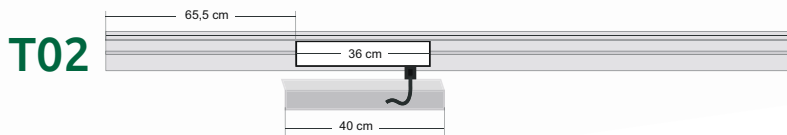

PLACEMENT OF POWER SUPPLY

100 m

*The area of the frame should be kept free of any obstacles, panels or moulding in order to be able to operate the scoreboard and to ensure flawless radio reception