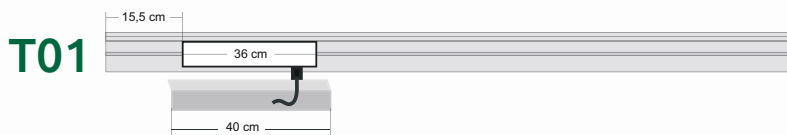

PLACEMENT OF POWER SUPPLY

100 m

*The area of the frame should be kept free of any obstacles, panels or moulding in order to be able to operate the scoreboard and to ensure flawless radio reception