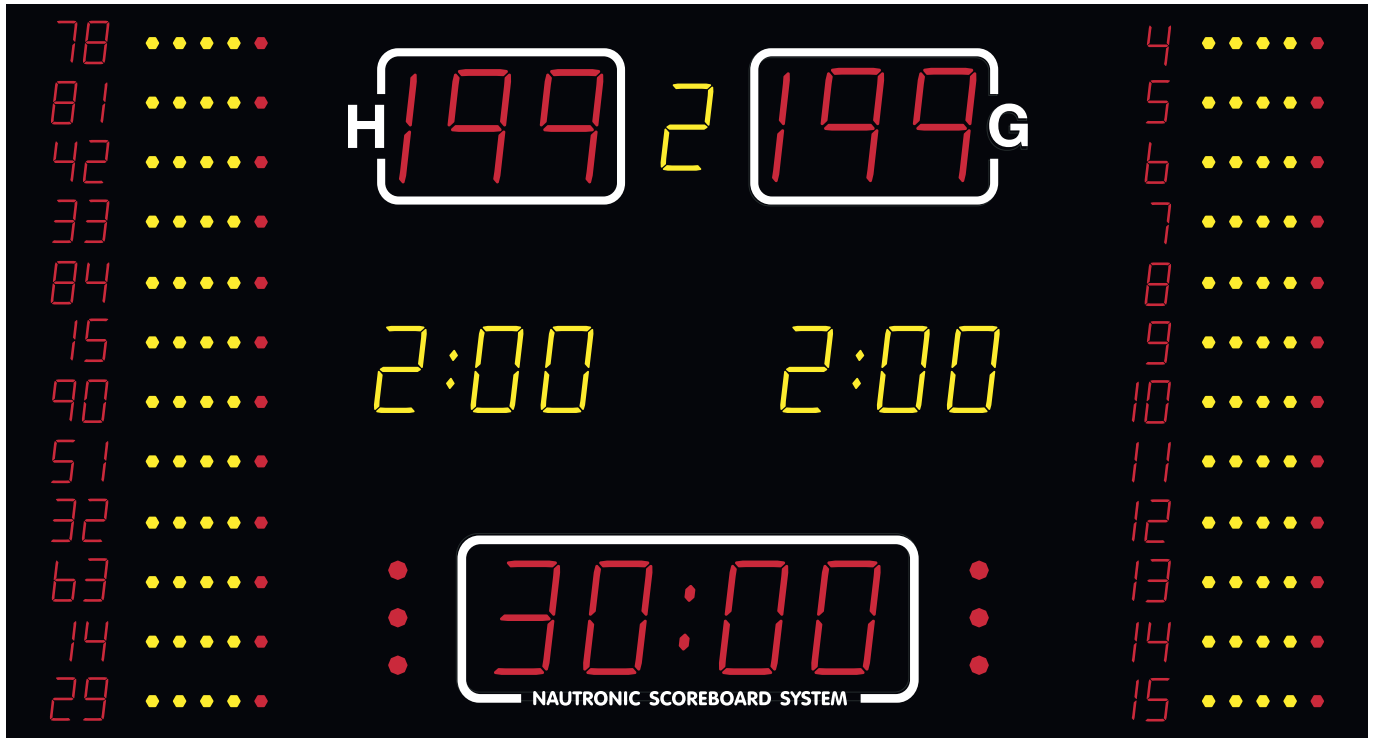

NA2154 • NA2654

250 cm