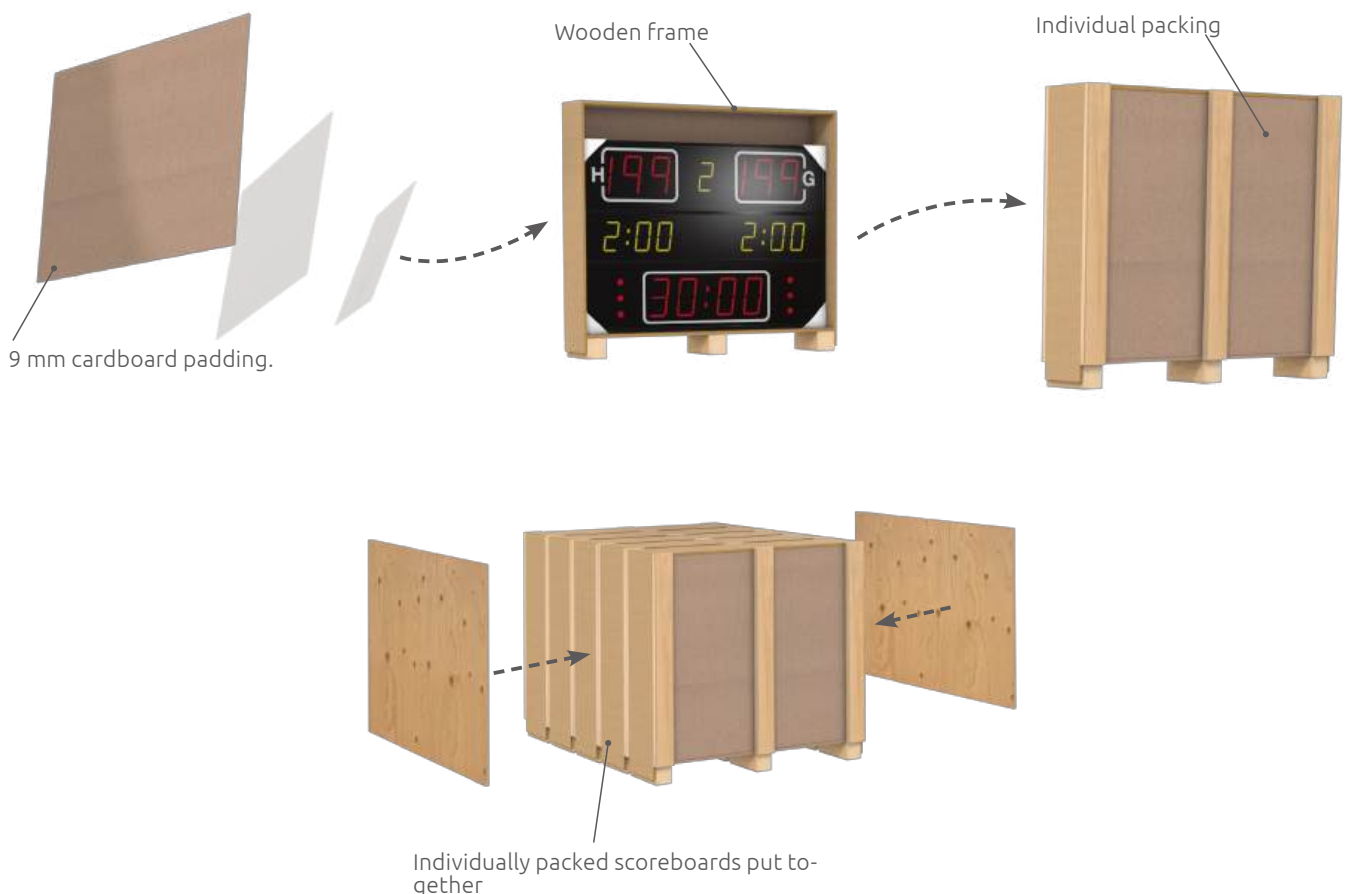

In NAUCON-10, 20, 30 and 40, handheld remote controls, the service light will flash a red light when the button clicked on gets enough power and is in function. See more on page 10.

MAIN POWER

Scoreboards are default configured for 230V/AC, 50/60 Hz but can be manufactured for 110V/AC 50/60 Hz if requested by the customer.

HEATING FOR ICE HOCKEY BOARDS

Nautronic ice hockey scoreboards are equipped with a heating device to keep the board from creating condensation.

PACKING

Standard packing for Nautronic scoreboards has been developed and optimized over the years.

The scoreboards are individually packed in a wooden frame with cardboard padding for transportation.

Inside the frame the scoreboard is provided with cardboard corners with polystyrene padding for higher protection during freight operations.

When packing several scoreboards for one recipient the individually packed scoreboards are put together with wooden boards on the ends to stabilize the consignment.

Please note: The Nautronic packing standards are applied for most of our scoreboards but variations may occur according to given circumstances.