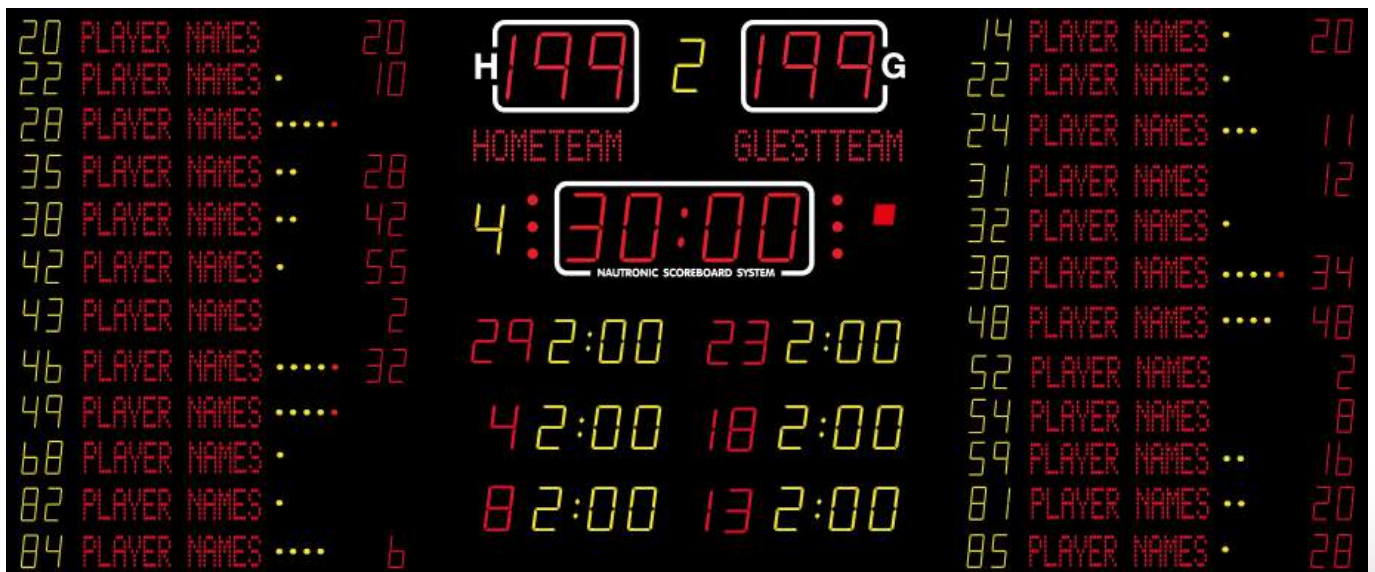

**NX33040-32**

FIBA LEVEL 1

650 cm

**NX33040-43**

FIBA LEVEL 1

650 cm

# FIBA Level 1 configuration

**FIBA LEVEL 1**

2 x NX33040-00

**NG261**  
Ball possession arrow

**2 X NAUCON-1000**  
Remote controls

**1 X NG266-B**  
**1 X NG270-B**  
LEDs

**1 X NC26798**  
4-sided shot clocks