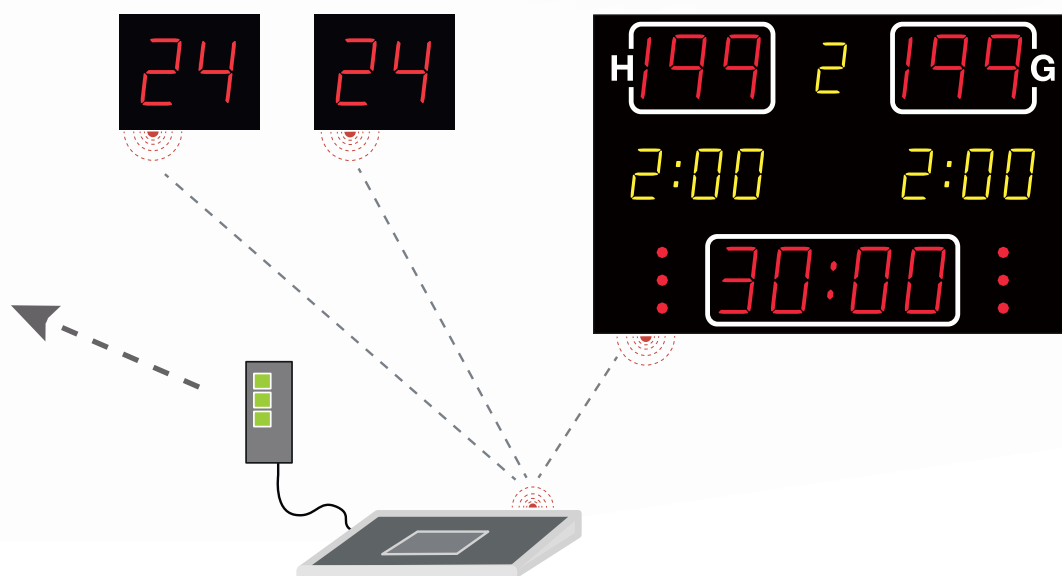

Shot clocks – come in sets [1 set = 2 clocks]

All Nautronic shot clocks are compatible with 14 seconds rules. Our shot clocks can be used as “stand-alone” or synchronized to a scoreboard wireless or by cable.

The stand-alone shot clocks are portable and can be preprogrammed so up to 3 different sets of shot clocks can function in the same sports centre. The stand-alone shot clocks are operated by a small remote control – NAUCON-20.

When synchronized to a scoreboard the shot clocks are controlled through NAUCON-1000 from a wired control – NGSRT – attached to the control panel. The wired control has three buttons: “start/stop”, “reset” and “time 2”*. The shot clocks will stop if game time is stopped.

*The “time 2”- button allows you to switch the shot clocks to 14 seconds just pressing a button.

WIRED CONTROL
For NAUCON-1000

1/10 seconds ...

Nautronic delivers shot clocks with a tenths of a second countdown for the last five seconds.