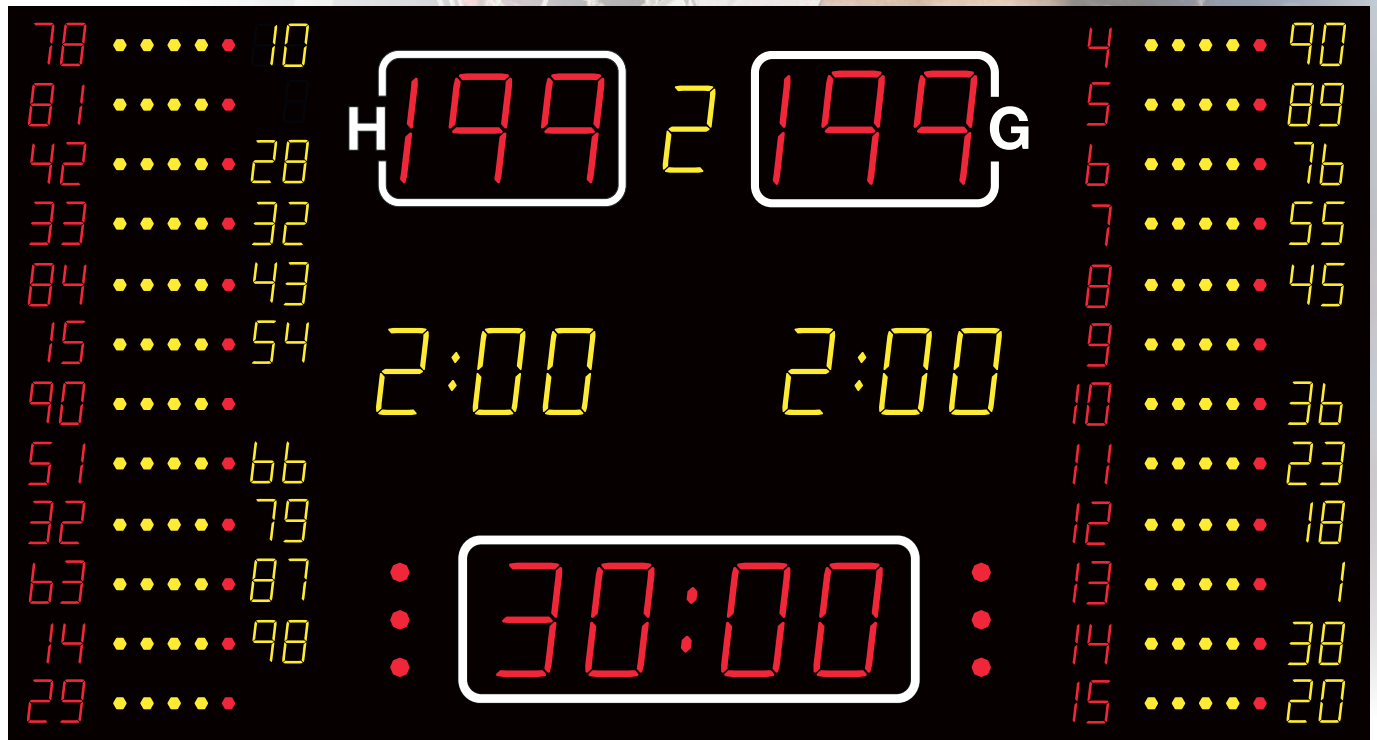

NA2155 • NA2655