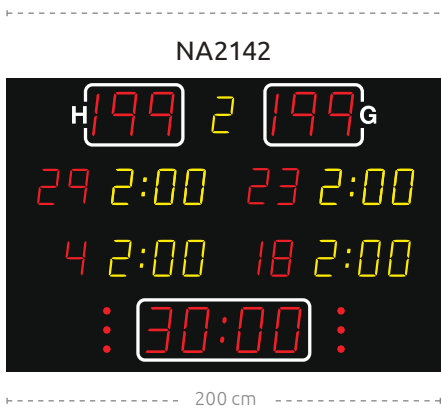

**NA2132 • NA2132T**

150 cm

**NA2132T**

150 cm

	<b>NA2132</b>	The most popular <b>NA2132T</b>
Team scores (199-199)	21 cm – red	21 cm – red
Period (9)	16 cm – yellow	16 cm – yellow
Game clock (99:59)	21 cm – red	21 cm – red
Time out	Red dots	Red dots
Dimensions (cm)	150 x 120 x 8	150 x 140 x 8
Weight – net weight/packed (kg)	35/62	40/70
Readability (m)	120	120
Power consumption – max/average (W)	35/62	40/70
Power supply placement	T01	T01

----- 150 cm -----

NA2636

NA3336

----- 200 cm -----

	NA2136	The most popular NA2636	NA3336
Team scores (199-199)	16 cm – red	26 cm – red	33 cm – red
Period (9)	16 cm – yellow	21 cm – yellow	26 cm – yellow
Game clock (99:59)	16 cm – red	26 cm – red	33 cm – red
Time out	Red dots	Red dots	Red dots
Penalty (9:59)	16 cm – yellow	21 cm – yellow	26 cm – yellow
Team foul (9)	16 cm – red	21 cm – red	21 cm – red
Dimensions (cm)	150 x 120 x 8	200 x 147 x 8	200 x 170 x 8
Weight – net weight/packed (kg)	35/62	52/92	59/105
Readability (m)	60	150	200
Power consumption – max/average (W)	127/39	219/66	330/99
Power supply placement	T01	T01	T01

**SPECIAL FEATURE!**  
**Previous Sets for Volleyball**

**SETTINGS FOR VOLLEYBALL**

NA2642

200 cm

Ask for:  
NA2142  
NA2642  
NA3342

	NA2142	The most popular NA2642	NA3342
Team scores (199-199)	21 cm – red	26 cm – red	33 cm – red
Period (9)	16 cm – yellow	21 cm – yellow	26 cm – yellow
Game clock (99:59)	21 cm – red	26 cm – red	33 cm – red
Time out	Red dots	Red dots	Red dots
Penalty (9:59)	16 cm – yellow	16 cm – yellow	21 cm – yellow
Team foul (9)	16 cm – yellow	16 cm – yellow	21 cm – yellow
Individual player no.	16 cm - red	16 cm – red	21 cm – red
Dimensions (cm)	200 x 120 x 8	200 x 147 x 8	250 x 157 x 8
Weight – net weight/packed (kg)	44/78	52/92	67/119
Readability (m)	120	150	200
Power consumption – max/average (W)	233/70	271/82	414/125
Power supply placement	T01	T01	T21