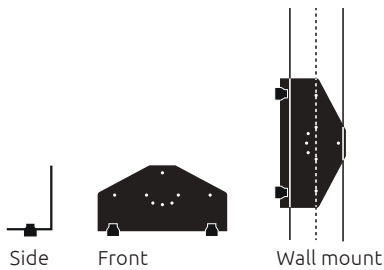

Adjustable metal
fitting feet.

Metal fitting with rubber knots for standing and multiple holes for stand-alone or wall mounting.

Metal fittings with multiple holes to enable tilting to increase visibility for spectators.

NAUCON-20
Remote control

	NC21750	The most popular NC26750	NC21790*	NC26790*
Time (99)	21 cm – red	26 cm – red	21 cm – red	26 cm – red
Time run out sound	Loud horn	Loud horn	Loud horn	Loud horn
Scoreboard integration + synchronization	–	–	Yes	Yes
Dimensions (cm)	44 x 36 x 8	44 x 36 x 8	44 x 36 x 8	44 x 36 x 8
Weight – net weight/packed (kg)	(2 x 8) 16/20	(2 x 8) 16/20	(2 x 8) 16/20	(2 x 8) 16/20
Readability (m)	120	150	120	150
Power consumption - max/average (W)	25/8	25/9	25/8	28/8
Power supply placement	T03	T03	T03	T03

*NAUCON-1000 + wired control