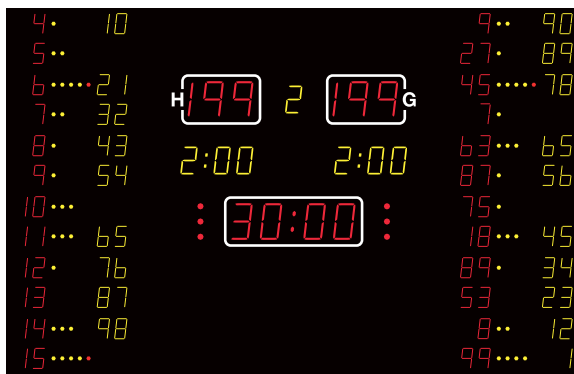

	<b>NA2155</b>	<b>NA2655</b>
Team scores (199-199)	21 cm – red	26 cm – red
Period (9)	16 cm – yellow	21 cm – yellow
Game clock (99:59)	21 cm – red	26 cm – red
Time out	Red dots	Red dots
Penalty/foul (9:59)	16 cm – yellow	21 cm – yellow
Individual player no.	8 cm – red	8 cm – red
Team foul (9)	16 cm – yellow	16 cm – yellow
Individual player foul	yellow/red dots	yellow/red dots
Dimensions (cm)	250 × 135 × 8	300 × 135 × 8
Weight – net weight/packed (kg)	59/104	69/122
Readability (m)	120	150
Power consumption – max/average (W)	–	–
Power supply placement	–	–

**NAUCON-1000**  
Control panel

**NA2164T • NA2664T • NA3364T**

Also available without  
**INDIVIDUAL  
SCORE**

**NA2162**

----- 330 cm -----

Ask for:  
**NA2162  
NA2662  
NA3362**

**NA2664**

----- 370 cm -----

**NA3364**

----- 430 cm -----

	<b>NA2164T</b>	The most popular <b>NA2664</b>	<b>NA3364</b>
Team scores (199-199)	21 cm – red	26 cm – red	33 cm – red
Period (9)	16 cm – yellow	21 cm – yellow	26 cm – yellow
Game clock (99:59)	21 cm – red	26 cm – red	33 cm – red
Time out	Red dots	Red dots	Red dots
Penalty/foul (9:59)	16 cm – yellow	21 cm – yellow	26 cm – yellow
Individual player no.	12 cm – red	12 cm – red	16 cm – red
Individual player foul	Yellow/red dots	Yellow/red dots	Yellow/red dots
Individual player score	12 cm – yellow	12 cm – yellow	16 cm – yellow
Dimensions (cm)	330 x 210 x 8	370 x 210 x 8	430 x 270 x 8
Weight – net weight/packed (kg)	112/200	125/223	182/326
Readability (m)	120	150	200
Power consumption - max/average (W)	553/166	585/176	1056/312
Power supply placement	–	–	–