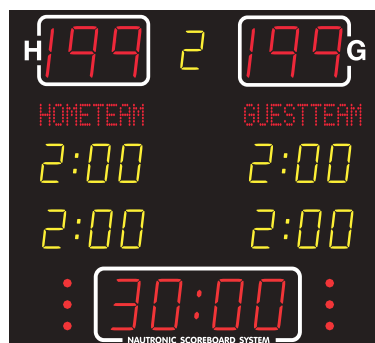

	NA1630	The most popular <b>NA2130</b>	NA2630	NA3330
Team scores (199-199)	16 cm – red	21 cm – red	26 cm – red	33 cm – red
Period (9)	16 cm – yellow	16 cm – yellow	21 cm – yellow	26 cm – yellow
Game clock (99:59)	16 cm – red	21 cm – red	26 cm – red	33 cm – red
Time out	Red dots	Red dots	Red dots	Red dots
Penalty (9:59)	16 cm – yellow	16 cm – yellow	21 cm – yellow	26 cm – yellow
Team foul (9)	16 cm – yellow	16 cm – yellow	21 cm – yellow	26 cm – yellow
Dimensions (cm)	120 x 80 x 8	150 x 93 x 8	200 x 113 x 8	200 x 130 x 8
Weight – net weight/packed (kg)	22/39	29/51	42/74	47/83
Readability (m)	60	120	150	200
Power consumption – max/average (W)	127/39	129/39	153/46	240/72
Power supply placement	T01	T01	T01	T01

**NAUCON-1000**  
Control panel

**NA2632T**

**NA2632**

	<b>NA2632</b>	<b>The most popular NA2632T</b>
Team scores (199-199)	26 cm – red	26 cm – red
Period (9)	21 cm – yellow	21 cm – yellow
Game clock (99:59)	26 cm – red	26 cm – red
Time out	Red dots	Red dots
Dimensions (cm)	200 x 147 x 8	200 x 172 x 8
Weight – net weight/packed (kg)	52/92	60/106
Readability (m)	150	150
Power consumption – max/average (W)	153/46	153/46
Power supply placement	T01	T01

**NA2132 • NA2132T**

150 cm

**NA2132T**

150 cm

	<b>NA2132</b>	The most popular <b>NA2132T</b>
Team scores (199-199)	21 cm – red	21 cm – red
Period (9)	16 cm – yellow	16 cm – yellow
Game clock (99:59)	21 cm – red	21 cm – red
Time out	Red dots	Red dots
Dimensions (cm)	150 x 120 x 8	150 x 140 x 8
Weight – net weight/packed (kg)	35/62	40/70
Readability (m)	120	120
Power consumption – max/average (W)	35/62	40/70
Power supply placement	T01	T01