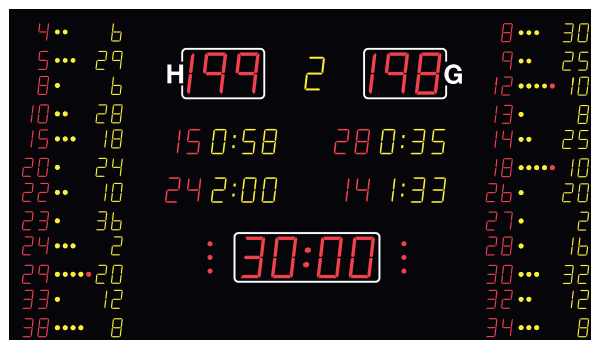

**NA3364**

----- 430 cm -----

	<b>NA2164T</b>	The most popular <b>NA2664</b>	<b>NA3364</b>
Team scores (199-199)	21 cm – red	26 cm – red	33 cm – red
Period (9)	16 cm – yellow	21 cm – yellow	26 cm – yellow
Game clock (99:59)	21 cm – red	26 cm – red	33 cm – red
Time out	Red dots	Red dots	Red dots
Penalty/foul (9:59)	16 cm – yellow	21 cm – yellow	26 cm – yellow
Individual player no.	12 cm – red	12 cm – red	16 cm – red
Individual player foul	Yellow/red dots	Yellow/red dots	Yellow/red dots
Individual player score	12 cm – yellow	12 cm – yellow	16 cm – yellow
Dimensions (cm)	330 x 210 x 8	370 x 210 x 8	430 x 270 x 8
Weight – net weight/packed (kg)	112/200	125/223	182/326
Readability (m)	120	150	200
Power consumption - max/average (W)	553/166	585/176	1056/312
Power supply placement	–	–	–

330 cm

NA2666

370 cm

	NA2166	NA2666	The most popular NA3366
Team scores (199-199)	21 cm – red	26 cm – red	33 cm – red
Period (9)	16 cm – yellow	21 cm – yellow	26 cm – yellow
Game clock (99:59)	21 cm – red	26 cm – red	33 cm – red
Time out	Red dots	Red dots	Red dots
Penalty/foul (9:59)	16 cm – yellow	16 cm – yellow	21 cm – yellow
Player no. in front of penalties	16 cm – red	16 cm – red	21 cm – red
Individual player no.	12 cm – red	12 cm – red	16 cm – red
Individual player foul	Yellow/red dots	Yellow/red dots	Yellow/red dots
Individual player score	12 cm – yellow	12 cm – yellow	16 cm – yellow
Dimensions (cm)	330 x 210 x 8	370 x 210 x 8	480 x 270 x 8
Weight - net weight/packed (kg)	112/200	125/223	202/363
Readability (m)	120	150	200
Power consumption – max/average (W)	553/166	585/176	1056/312
Power supply placement	–	–	–