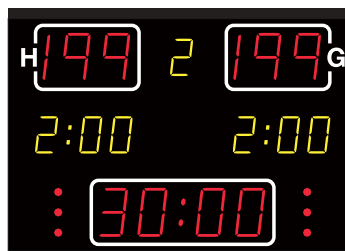

200 cm

NA3330

200 cm

	NA1630	The most popular NA2130	NA2630	NA3330
Team scores (199-199)	16 cm – red	21 cm – red	26 cm – red	33 cm – red
Period (9)	16 cm – yellow	16 cm – yellow	21 cm – yellow	26 cm – yellow
Game clock (99:59)	16 cm – red	21 cm – red	26 cm – red	33 cm – red
Time out	Red dots	Red dots	Red dots	Red dots
Penalty (9:59)	16 cm – yellow	16 cm – yellow	21 cm – yellow	26 cm – yellow
Team foul (9)	16 cm – yellow	16 cm – yellow	21 cm – yellow	26 cm – yellow
Dimensions (cm)	120 x 80 x 8	150 x 93 x 8	200 x 113 x 8	200 x 130 x 8
Weight – net weight/packed (kg)	22/39	29/51	42/74	47/83
Readability (m)	60	120	150	200
Power consumption – max/average (W)	127/39	129/39	153/46	240/72
Power supply placement	T01	T01	T01	T01

NAUCON-1000
Control panel