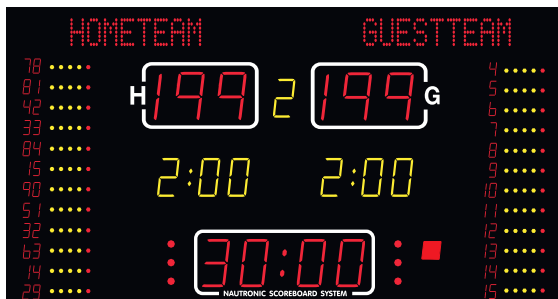

# Indoor Basketball

FIBA approved for all levels  
Expert advice when equipping sports halls according to  
FIBA regulations

**NAUTRONIC**  
SCOREBOARD SYSTEM

NA2154 • NA2654

250 cm

NA2654T

300 cm

FIBA LEVEL 2

Also available with  
16 PLAYERS

NA2654-16

300 cm

Ask for:  
NA2154-16  
NA2654-16

NAUCON-1000  
Control panel

	NA2154	NA2654
Team scores (199-199)	21 cm – red	26 cm – red
Period (9)	16 cm – yellow	21 cm – yellow
Game clock (99:59)	21 cm – red	26 cm – red
Time out/penalty	Red dots	Red dots
Penalty (9:59)	16 cm – yellow	21 cm – yellow
Team foul (9)	16 cm – yellow	21 cm – yellow
Individual player no.	8 cm – red	8 cm – red
Individual player foul	Yellow/red dots	Yellow/red dots
Dimensions (cm)	250 x 135 x 8	300 x 135 x 8
Weight – net weight/packed (kg)	59/104	69/122
Readability (m)	120	150
Power consumption – max/average	225/68	384/115
Power supply placement	T21	T20