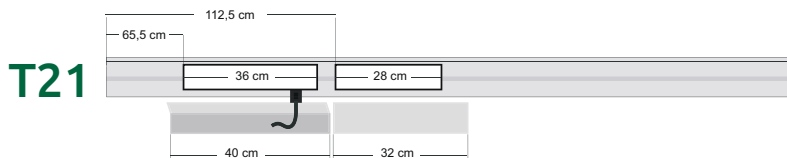

PLACEMENT OF POWER SUPPLY

100 m

*The area of the frame should be kept free of any obstacles, panels or moulding in order to be able to operate the scoreboard and to ensure flawless radio reception