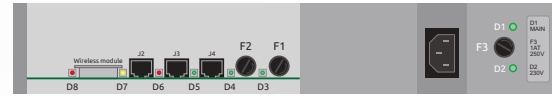

# Power supply

The power supply of Nautronic scoreboards is located in the bottom frame.\*

The opening in the frame is covered with a bent clear acrylic plate leading wires from power supplies backwards towards the wall. With a clear acrylic plate it becomes possible to identify most faults from ground level without dismounting the scoreboard, simply from reading the service lights.