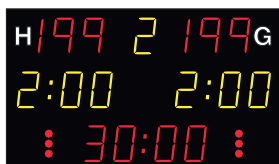

Ask for:

NA1630T
NA2130T
NA2630T
NA3330T

NA1630