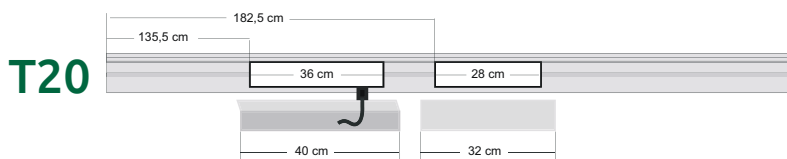

PLACEMENT OF POWER SUPPLY

100 m

*The area of the frame should be kept free of any obstacles, panels or moulding in order to be able to operate the scoreboard and to ensure flawless radio reception