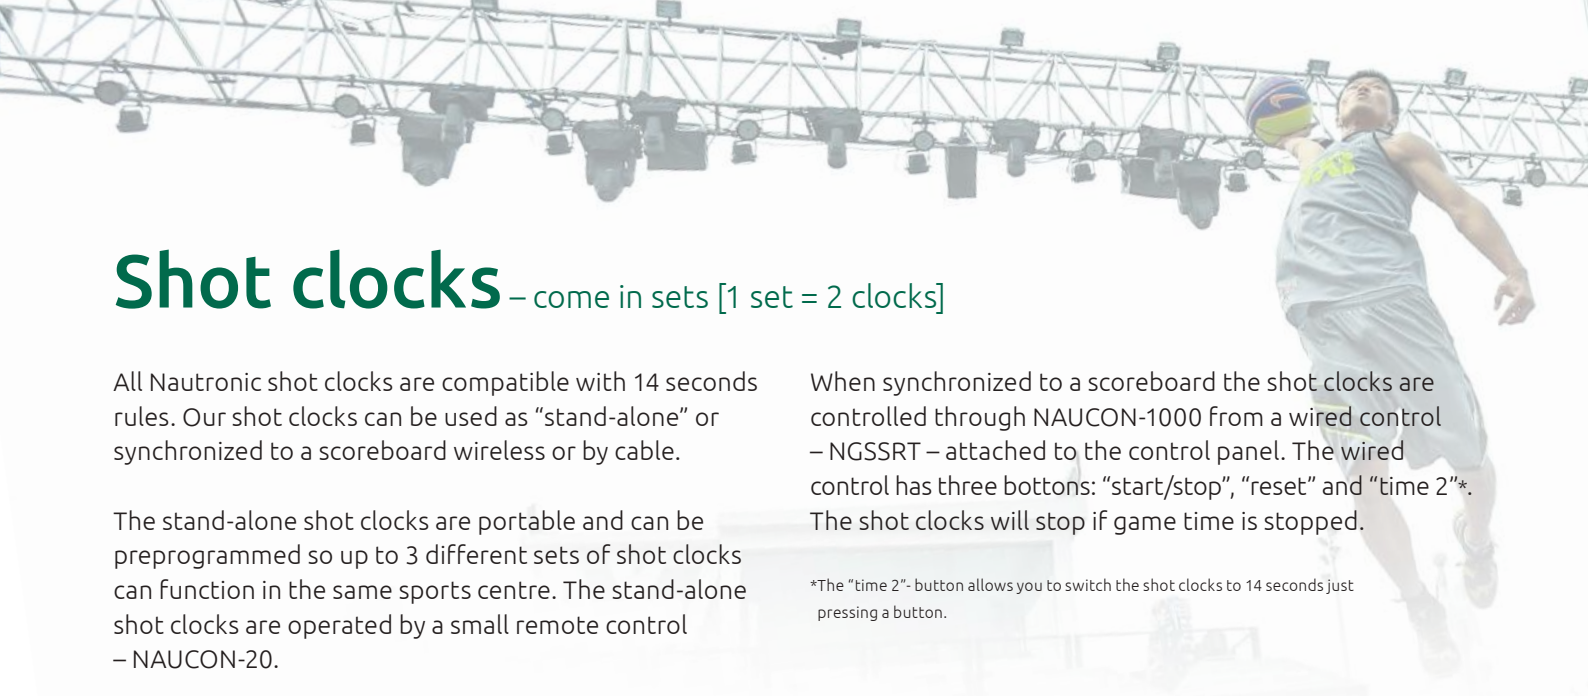

Shot clocks – come in sets [1 set = 2 clocks]

All Nautronic shot clocks are compatible with 14 seconds rules. Our shot clocks can be used as “stand-alone” or synchronized to a scoreboard wireless or by cable.

The stand-alone shot clocks are portable and can be preprogrammed so up to 3 different sets of shot clocks can function in the same sports centre. The stand-alone shot clocks are operated by a small remote control – NAUCON-20.

When synchronized to a scoreboard the shot clocks are controlled through NAUCON-1000 from a wired control – NGSRT – attached to the control panel. The wired control has three buttons: “start/stop”, “reset” and “time 2”*. The shot clocks will stop if game time is stopped.

*The “time 2”- button allows you to switch the shot clocks to 14 seconds just pressing a button.

WIRED CONTROL
For NAUCON-1000