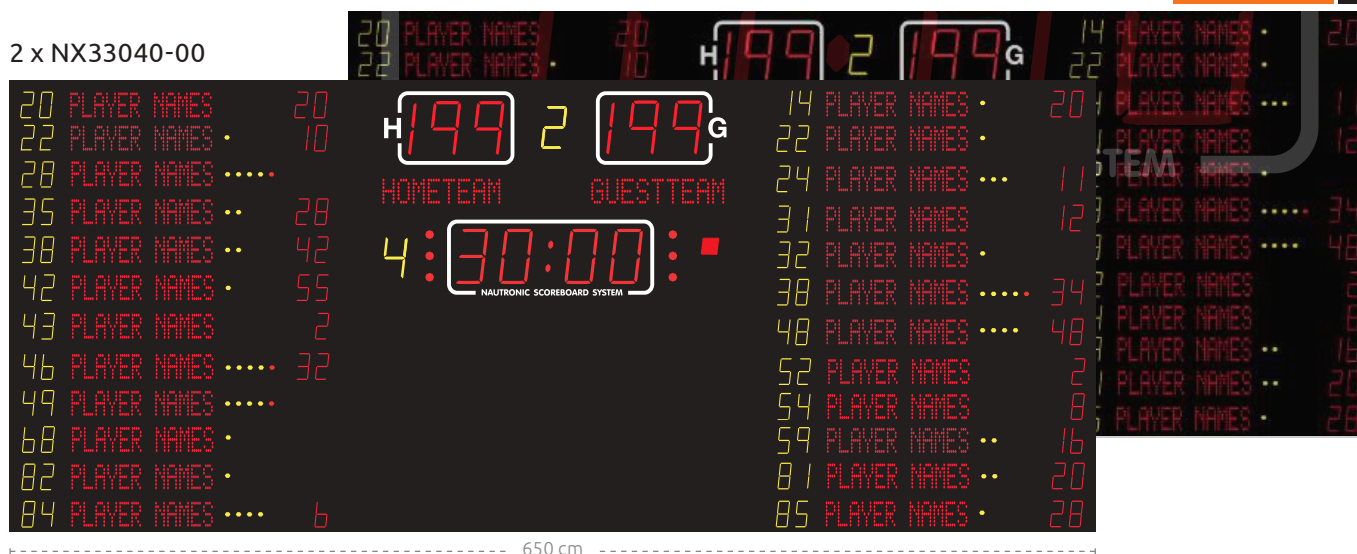

## FIBA Level 2

NA2623T

FIBA LEVEL 2

----- 200 cm -----

**NAUCON-1000**  
Remote controls

**NC21790**  
Shot clocks

----- 44 cm -----

**WIRED CONTROL**  
Shot clocks

**NX33040-32**

FIBA LEVEL 1

650 cm

**NX33040-43**

FIBA LEVEL 1

650 cm

# FIBA Level 1 configuration

**FIBA LEVEL 1**

2 x NX33040-00

**NG261**  
Ball possession arrow

**2 X NAUCON-1000**  
Remote controls

**1 X NG266-B**  
**1 X NG270-B**  
LEDs

**1 X NC26798**  
4-sided shot clocks