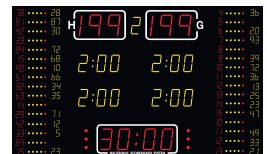

Also available with  
16 PLAYERS

NA2654-16

300 cm

Ask for:  
NA2154-16  
NA2654-16

NAUCON-1000  
Control panel

	NA2154	NA2654
Team scores (199-199)	21 cm – red	26 cm – red
Period (9)	16 cm – yellow	21 cm – yellow
Game clock (99:59)	21 cm – red	26 cm – red
Time out/penalty	Red dots	Red dots
Penalty (9:59)	16 cm – yellow	21 cm – yellow
Team foul (9)	16 cm – yellow	21 cm – yellow
Individual player no.	8 cm – red	8 cm – red
Individual player foul	Yellow/red dots	Yellow/red dots
Dimensions (cm)	250 x 135 x 8	300 x 135 x 8
Weight – net weight/packed (kg)	59/104	69/122
Readability (m)	120	150
Power consumption – max/average	225/68	384/115
Power supply placement	T21	T20

**NA2155 • NA2655**

250 cm

**NA2655T**

300 cm

Also available with  
**16 PLAYERS**

**NA2655-16**

300 cm

Ask for:  
**NA2155-16**  
**NA2655-16**

	<b>NA2155</b>	<b>NA2655</b>
Team scores (199-199)	21 cm – red	26 cm – red
Period (9)	16 cm – yellow	21 cm – yellow
Game clock (99:59)	21 cm – red	26 cm – red
Time out	Red dots	Red dots
Penalty/foul (9:59)	16 cm – yellow	21 cm – yellow
Individual player no.	8 cm – red	8 cm – red
Team foul (9)	16 cm – yellow	16 cm – yellow
Individual player foul	yellow/red dots	yellow/red dots
Dimensions (cm)	250 × 135 × 8	300 × 135 × 8
Weight – net weight/packed (kg)	59/104	69/122
Readability (m)	120	150
Power consumption – max/average (W)	–	–
Power supply placement	–	–