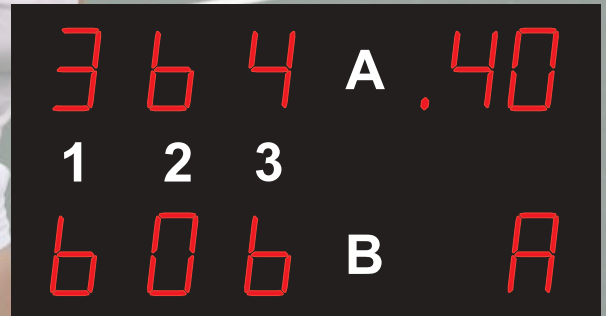

Tennis/Squash

Nautronic supplies individual sports like tennis, squash, badminton, gymnastics, weightlifting ...

150 cm