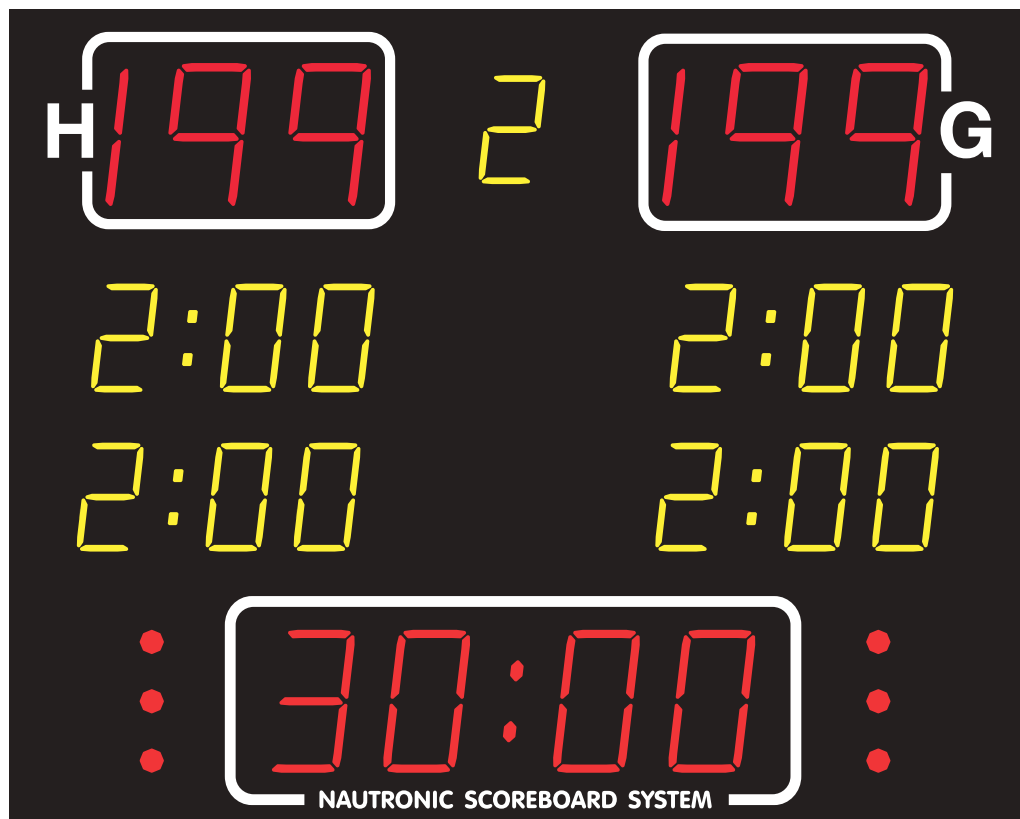

	NA1630	The most popular <b>NA2130</b>	NA2630	NA3330
Team scores (199-199)	16 cm – red	21 cm – red	26 cm – red	33 cm – red
Period (9)	16 cm – yellow	16 cm – yellow	21 cm – yellow	26 cm – yellow
Game clock (99:59)	16 cm – red	21 cm – red	26 cm – red	33 cm – red
Time out	Red dots	Red dots	Red dots	Red dots
Penalty (9:59)	16 cm – yellow	16 cm – yellow	21 cm – yellow	26 cm – yellow
Team foul (9)	16 cm – yellow	16 cm – yellow	21 cm – yellow	26 cm – yellow
Dimensions (cm)	120 x 80 x 8	150 x 93 x 8	200 x 113 x 8	200 x 130 x 8
Weight – net weight/packed (kg)	22/39	29/51	42/74	47/83
Readability (m)	60	120	150	200
Power consumption – max/average (W)	127/39	129/39	153/46	240/72
Power supply placement	T01	T01	T01	T01

**NAUCON-1000**  
Control panel

**NA2632T**

**NA2632**

	<b>NA2632</b>	<b>The most popular NA2632T</b>
Team scores (199-199)	26 cm – red	26 cm – red
Period (9)	21 cm – yellow	21 cm – yellow
Game clock (99:59)	26 cm – red	26 cm – red
Time out	Red dots	Red dots
Dimensions (cm)	200 x 147 x 8	200 x 172 x 8
Weight – net weight/packed (kg)	52/92	60/106
Readability (m)	150	150
Power consumption – max/average (W)	153/46	153/46
Power supply placement	T01	T01

**NA2132 • NA2132T**

150 cm

**NA2132T**

150 cm

	<b>NA2132</b>	The most popular <b>NA2132T</b>
Team scores (199-199)	21 cm – red	21 cm – red
Period (9)	16 cm – yellow	16 cm – yellow
Game clock (99:59)	21 cm – red	21 cm – red
Time out	Red dots	Red dots
Dimensions (cm)	150 x 120 x 8	150 x 140 x 8
Weight – net weight/packed (kg)	35/62	40/70
Readability (m)	120	120
Power consumption – max/average (W)	35/62	40/70
Power supply placement	T01	T01