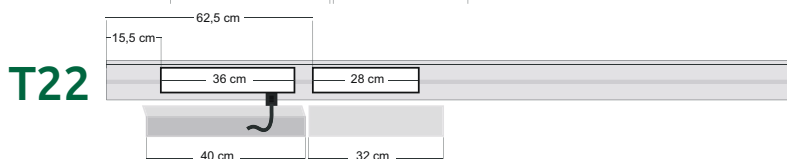

PLACEMENT OF POWER SUPPLY

100 m

*The area of the frame should be kept free of any obstacles, panels or moulding in order to be able to operate the scoreboard and to ensure flawless radio reception