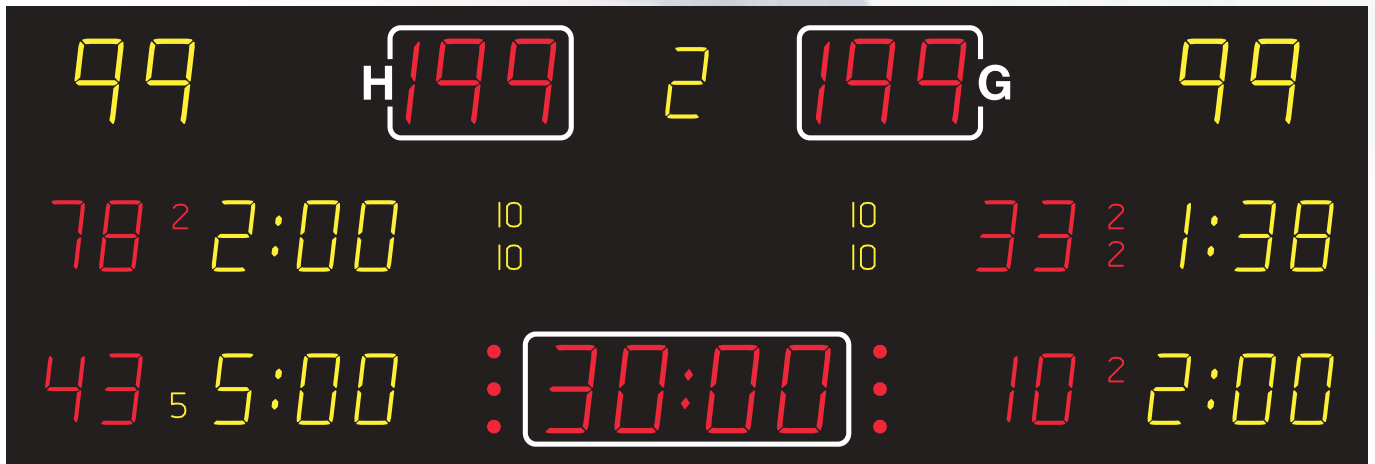

# FIBA 3x3 basketball scoreboard

NHA1627T

110 cm

**NG-LS is an automatic built-in light sensor, which adjusts the brightness of the LEDs.**

For outdoor use in sunlight, the intensity of the LEDs will be at its highest to ensure that the digits can be seen. When it gets dark outside the light sensor will dim the light intensity to ensure that the light does not dazzle. If an outdoor portable scoreboard is used indoors, the NG-LS light sensor will dim the light intensity.

# Indoor Ice hockey

Ask us: We are the experts when it comes  
to managing sporting events

**NAUTRONIC**  
SCOREBOARD SYSTEM

**NA2672**

400 cm

**NA2671**

400 cm

	<b>NA2671</b>	The most popular <b>NA2672</b>
Team scores (199-199)	26 cm – red	26 cm – red
Period (9)	21 cm – yellow	21 cm – yellow
Game clock (99:59)	26 cm – red	26 cm – red
Time out	Red dots	Red dots
Penalty (9:59)	21 cm – yellow	21 cm – yellow
Player no. in front of penalties	21 cm – red	21 cm – red
2/5 min. penalty	10 cm – red/yellow	10 cm – red/yellow
10 min. penalty	10 cm – yellow	10 cm – yellow
Shot statistics		26 cm – yellow
Dimensions (cm)	400 x 120 x 8	400 x 120 x 8
Weight – net weight/packed (kg)	80/143	80/143
Readability (m)	150	150
Power consumption – max/average (W)	357/150	403/224
Power supply placement	T20	T20