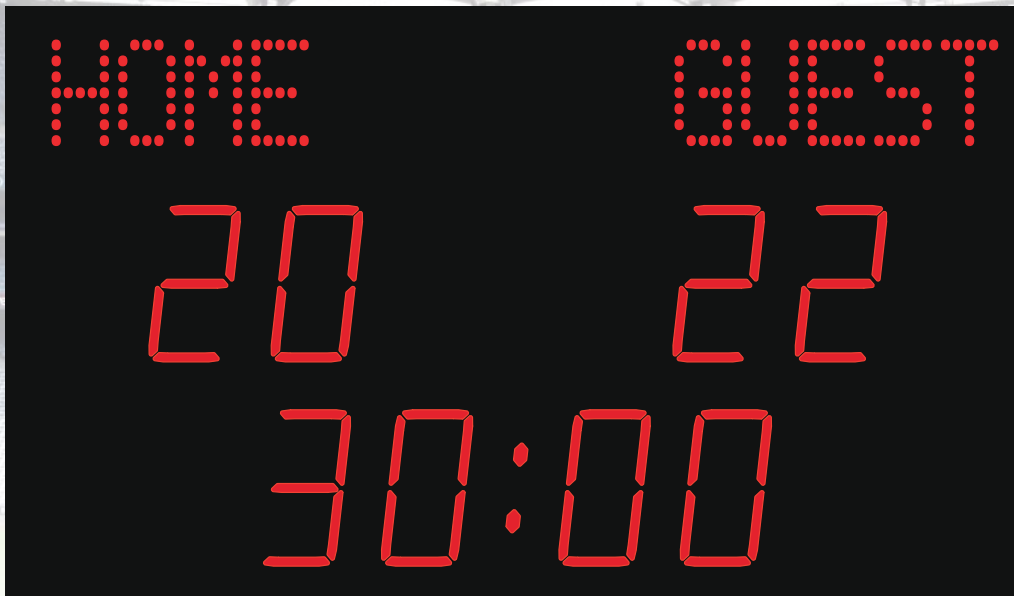

NHA4619T30