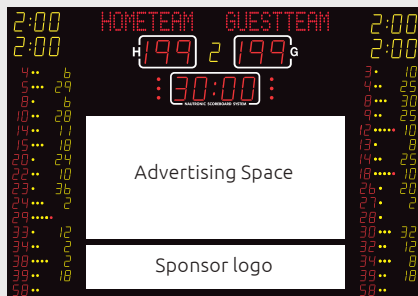

Features

- Flexible size
- Real colour reproduction
- Modern design
- Stand alone screen
- Integrated with scoreboard
- Used indoor and outdoor
- Accurate colour production
- High brightness and long life LED's

Various designs

- Full or split screen
- Custom advertising in time out or breaks
- Various commercials during a sporting event
- Time lap advertising before and after game