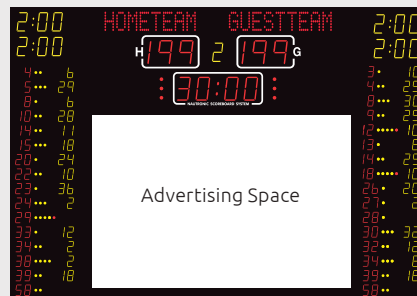

Features

- Flexible size
- Real colour reproduction
- Modern design
- Stand alone screen
- Integrated with scoreboard
- Used indoor and outdoor
- Accurate colour production
- High brightness and long life LED's

Various designs

- Full or split screen
- Custom advertising in time out or breaks
- Various commercials during a sporting event
- Time lap advertising before and after game