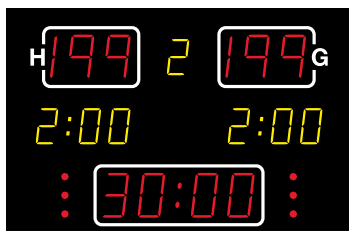

120 cm

NA2630