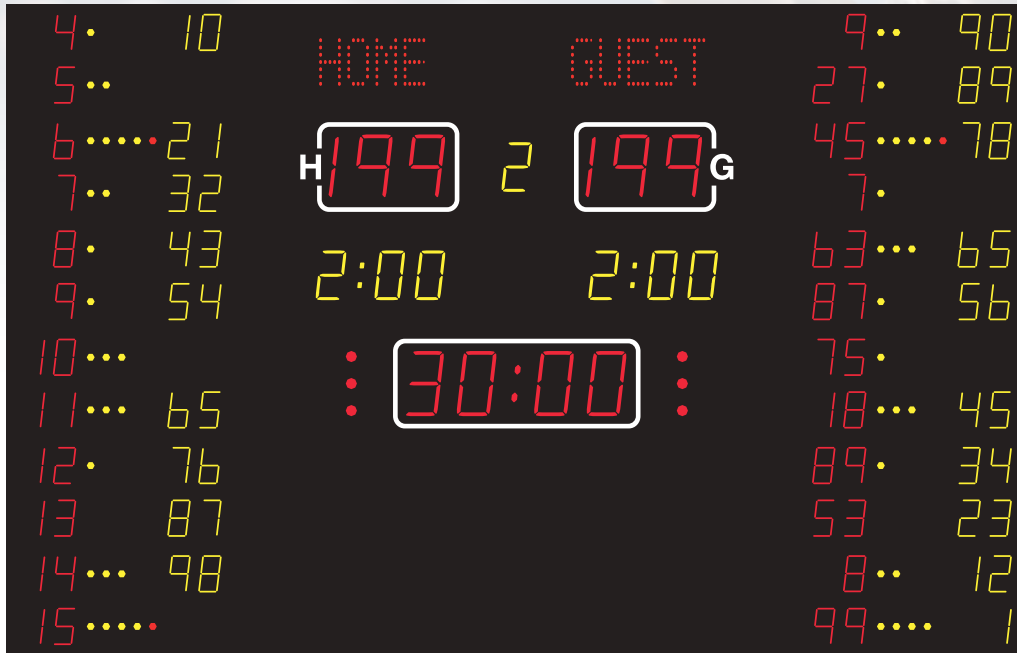

NA2164T • NA2664T • NA3364T