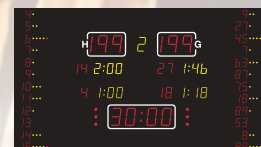

Also available without
**INDIVIDUAL
SCORE**

NA2663

370 cm