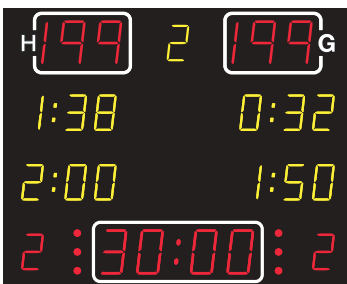

**NA2132 • NA2132T**

150 cm

**NA2132T**

150 cm

	<b>NA2132</b>	The most popular <b>NA2132T</b>
Team scores (199-199)	21 cm – red	21 cm – red
Period (9)	16 cm – yellow	16 cm – yellow
Game clock (99:59)	21 cm – red	21 cm – red
Time out	Red dots	Red dots
Dimensions (cm)	150 x 120 x 8	150 x 140 x 8
Weight – net weight/packed (kg)	35/62	40/70
Readability (m)	120	120
Power consumption – max/average (W)	35/62	40/70
Power supply placement	T01	T01

----- 150 cm -----

NA2636

NA3336

----- 200 cm -----

	NA2136	The most popular NA2636	NA3336
Team scores (199-199)	16 cm – red	26 cm – red	33 cm – red
Period (9)	16 cm – yellow	21 cm – yellow	26 cm – yellow
Game clock (99:59)	16 cm – red	26 cm – red	33 cm – red
Time out	Red dots	Red dots	Red dots
Penalty (9:59)	16 cm – yellow	21 cm – yellow	26 cm – yellow
Team foul (9)	16 cm – red	21 cm – red	21 cm – red
Dimensions (cm)	150 x 120 x 8	200 x 147 x 8	200 x 170 x 8
Weight – net weight/packed (kg)	35/62	52/92	59/105
Readability (m)	60	150	200
Power consumption – max/average (W)	127/39	219/66	330/99
Power supply placement	T01	T01	T01

**SPECIAL FEATURE!**  
**Previous Sets for Volleyball**

**SETTINGS FOR VOLLEYBALL**

NA2642

200 cm

Ask for:  
NA2142  
NA2642  
NA3342

	NA2142	The most popular NA2642	NA3342
Team scores (199-199)	21 cm – red	26 cm – red	33 cm – red
Period (9)	16 cm – yellow	21 cm – yellow	26 cm – yellow
Game clock (99:59)	21 cm – red	26 cm – red	33 cm – red
Time out	Red dots	Red dots	Red dots
Penalty (9:59)	16 cm – yellow	16 cm – yellow	21 cm – yellow
Team foul (9)	16 cm – yellow	16 cm – yellow	21 cm – yellow
Individual player no.	16 cm - red	16 cm – red	21 cm – red
Dimensions (cm)	200 x 120 x 8	200 x 147 x 8	250 x 157 x 8
Weight – net weight/packed (kg)	44/78	52/92	67/119
Readability (m)	120	150	200
Power consumption – max/average (W)	233/70	271/82	414/125
Power supply placement	T01	T01	T21