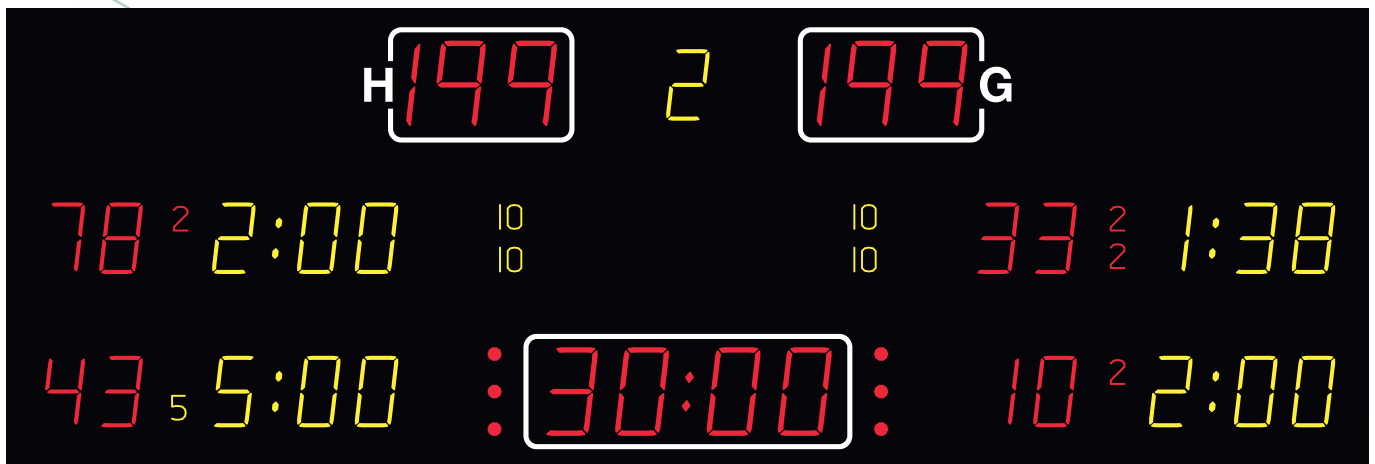

# Indoor Ice hockey

Ask us: We are the experts when it comes  
to managing sporting events

**NAUTRONIC**  
SCOREBOARD SYSTEM

**NA2672**

400 cm

**NA2671**

400 cm

	<b>NA2671</b>	The most popular <b>NA2672</b>
Team scores (199-199)	26 cm – red	26 cm – red
Period (9)	21 cm – yellow	21 cm – yellow
Game clock (99:59)	26 cm – red	26 cm – red
Time out	Red dots	Red dots
Penalty (9:59)	21 cm – yellow	21 cm – yellow
Player no. in front of penalties	21 cm – red	21 cm – red
2/5 min. penalty	10 cm – red/yellow	10 cm – red/yellow
10 min. penalty	10 cm – yellow	10 cm – yellow
Shot statistics		26 cm – yellow
Dimensions (cm)	400 x 120 x 8	400 x 120 x 8
Weight – net weight/packed (kg)	80/143	80/143
Readability (m)	150	150
Power consumption – max/average (W)	357/150	403/224
Power supply placement	T20	T20

**Shot statistics**

**NAUTRONIC**  
SCOREBOARD SYSTEM

SPECIAL FEATURE:

A self-regulating heat element eliminates the risk of condensation inside the scoreboard

NA2675

300 cm

	NA2675
Team scores (199-199)	26 cm – red
Period (9)	21 cm – yellow
Game clock (99:59)	26 cm – red
Time out	Red dots
Penalty (9:59)	21 cm – yellow
Player no. in front of penalties	21 cm – red
2/5 min. penalty	10 cm – red/yellow
10 min. penalty	10 cm – yellow
Dimensions (cm)	300 x 120 x 8
Weight – net weight/packed (kg)	62/110
Readability (m)	150
Power consumption – max/average (W)	267/123
Power supply placement	T21