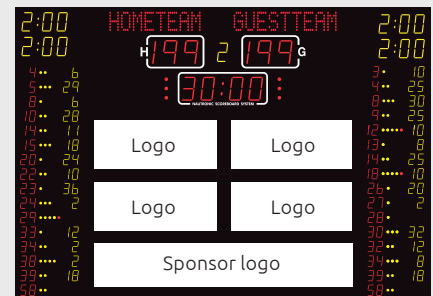

Features

- Flexible size
- Real colour reproduction
- Modern design
- Stand alone screen
- Integrated with scoreboard
- Used indoor and outdoor
- Accurate colour production
- High brightness and long life LED's

Various designs

- Full or split screen
- Custom advertising in time out or breaks
- Various commercials during a sporting event
- Time lap advertising before and after game