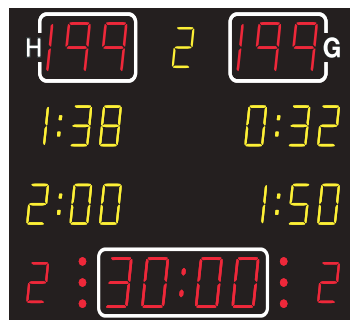

**NA2132 • NA2132T**

150 cm

**NA2132T**

150 cm

	<b>NA2132</b>	The most popular <b>NA2132T</b>
Team scores (199-199)	21 cm – red	21 cm – red
Period (9)	16 cm – yellow	16 cm – yellow
Game clock (99:59)	21 cm – red	21 cm – red
Time out	Red dots	Red dots
Dimensions (cm)	150 x 120 x 8	150 x 140 x 8
Weight – net weight/packed (kg)	35/62	40/70
Readability (m)	120	120
Power consumption – max/average (W)	35/62	40/70
Power supply placement	T01	T01

----- 150 cm -----

NA2636

NA3336

----- 200 cm -----

	NA2136	The most popular NA2636	NA3336
Team scores (199-199)	16 cm – red	26 cm – red	33 cm – red
Period (9)	16 cm – yellow	21 cm – yellow	26 cm – yellow
Game clock (99:59)	16 cm – red	26 cm – red	33 cm – red
Time out	Red dots	Red dots	Red dots
Penalty (9:59)	16 cm – yellow	21 cm – yellow	26 cm – yellow
Team foul (9)	16 cm – red	21 cm – red	21 cm – red
Dimensions (cm)	150 x 120 x 8	200 x 147 x 8	200 x 170 x 8
Weight – net weight/packed (kg)	35/62	52/92	59/105
Readability (m)	60	150	200
Power consumption – max/average (W)	127/39	219/66	330/99
Power supply placement	T01	T01	T01

**SPECIAL FEATURE!**  
**Previous Sets for Volleyball**

**SETTINGS FOR VOLLEYBALL**

NA2642

200 cm

Ask for:  
NA2142  
NA2642  
NA3342

	NA2142	The most popular NA2642	NA3342
Team scores (199-199)	21 cm – red	26 cm – red	33 cm – red
Period (9)	16 cm – yellow	21 cm – yellow	26 cm – yellow
Game clock (99:59)	21 cm – red	26 cm – red	33 cm – red
Time out	Red dots	Red dots	Red dots
Penalty (9:59)	16 cm – yellow	16 cm – yellow	21 cm – yellow
Team foul (9)	16 cm – yellow	16 cm – yellow	21 cm – yellow
Individual player no.	16 cm - red	16 cm – red	21 cm – red
Dimensions (cm)	200 x 120 x 8	200 x 147 x 8	250 x 157 x 8
Weight – net weight/packed (kg)	44/78	52/92	67/119
Readability (m)	120	150	200
Power consumption – max/average (W)	233/70	271/82	414/125
Power supply placement	T01	T01	T21