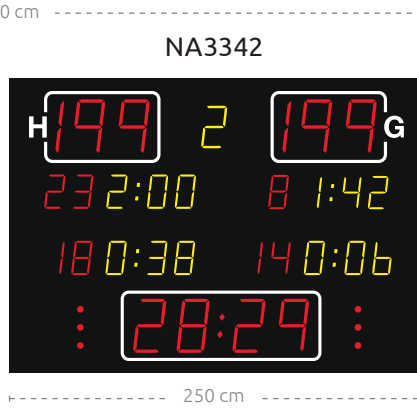

**NA2132 • NA2132T**

150 cm

**NA2132T**

150 cm

	<b>NA2132</b>	The most popular <b>NA2132T</b>
Team scores (199-199)	21 cm – red	21 cm – red
Period (9)	16 cm – yellow	16 cm – yellow
Game clock (99:59)	21 cm – red	21 cm – red
Time out	Red dots	Red dots
Dimensions (cm)	150 x 120 x 8	150 x 140 x 8
Weight – net weight/packed (kg)	35/62	40/70
Readability (m)	120	120
Power consumption – max/average (W)	35/62	40/70
Power supply placement	T01	T01

----- 150 cm -----

NA2636

NA3336

----- 200 cm -----

	NA2136	The most popular NA2636	NA3336
Team scores (199-199)	16 cm – red	26 cm – red	33 cm – red
Period (9)	16 cm – yellow	21 cm – yellow	26 cm – yellow
Game clock (99:59)	16 cm – red	26 cm – red	33 cm – red
Time out	Red dots	Red dots	Red dots
Penalty (9:59)	16 cm – yellow	21 cm – yellow	26 cm – yellow
Team foul (9)	16 cm – red	21 cm – red	21 cm – red
Dimensions (cm)	150 x 120 x 8	200 x 147 x 8	200 x 170 x 8
Weight – net weight/packed (kg)	35/62	52/92	59/105
Readability (m)	60	150	200
Power consumption – max/average (W)	127/39	219/66	330/99
Power supply placement	T01	T01	T01

**SPECIAL FEATURE!**  
**Previous Sets for Volleyball**

**SETTINGS FOR VOLLEYBALL**

NA2642

200 cm

Ask for:  
NA2142  
NA2642  
NA3342

	NA2142	The most popular NA2642	NA3342
Team scores (199-199)	21 cm – red	26 cm – red	33 cm – red
Period (9)	16 cm – yellow	21 cm – yellow	26 cm – yellow
Game clock (99:59)	21 cm – red	26 cm – red	33 cm – red
Time out	Red dots	Red dots	Red dots
Penalty (9:59)	16 cm – yellow	16 cm – yellow	21 cm – yellow
Team foul (9)	16 cm – yellow	16 cm – yellow	21 cm – yellow
Individual player no.	16 cm - red	16 cm – red	21 cm – red
Dimensions (cm)	200 x 120 x 8	200 x 147 x 8	250 x 157 x 8
Weight – net weight/packed (kg)	44/78	52/92	67/119
Readability (m)	120	150	200
Power consumption – max/average (W)	233/70	271/82	414/125
Power supply placement	T01	T01	T21