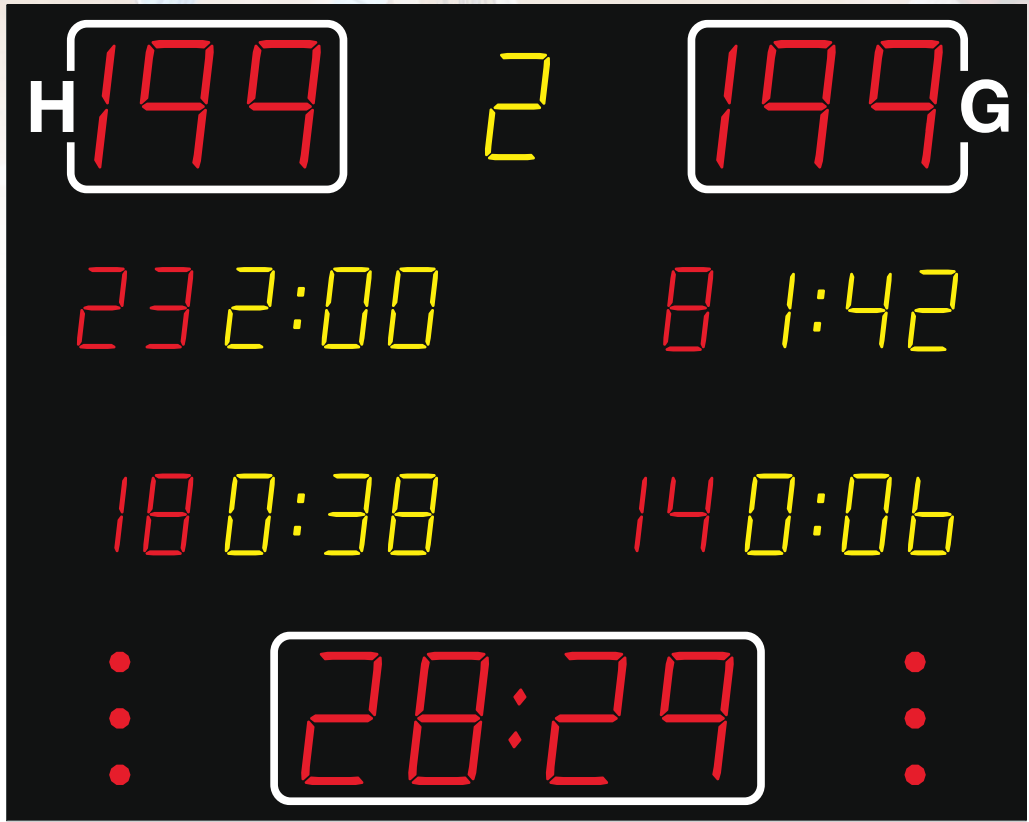

----- 150 cm -----

NA2636

NA3336

----- 200 cm -----

	NA2136	The most popular NA2636	NA3336
Team scores (199-199)	16 cm – red	26 cm – red	33 cm – red
Period (9)	16 cm – yellow	21 cm – yellow	26 cm – yellow
Game clock (99:59)	16 cm – red	26 cm – red	33 cm – red
Time out	Red dots	Red dots	Red dots
Penalty (9:59)	16 cm – yellow	21 cm – yellow	26 cm – yellow
Team foul (9)	16 cm – red	21 cm – red	21 cm – red
Dimensions (cm)	150 x 120 x 8	200 x 147 x 8	200 x 170 x 8
Weight – net weight/packed (kg)	35/62	52/92	59/105
Readability (m)	60	150	200
Power consumption – max/average (W)	127/39	219/66	330/99
Power supply placement	T01	T01	T01

**SPECIAL FEATURE!**  
**Previous Sets for Volleyball**

**SETTINGS FOR VOLLEYBALL**

NA2642

200 cm

Ask for:  
NA2142  
NA2642  
NA3342

	NA2142	The most popular NA2642	NA3342
Team scores (199-199)	21 cm – red	26 cm – red	33 cm – red
Period (9)	16 cm – yellow	21 cm – yellow	26 cm – yellow
Game clock (99:59)	21 cm – red	26 cm – red	33 cm – red
Time out	Red dots	Red dots	Red dots
Penalty (9:59)	16 cm – yellow	16 cm – yellow	21 cm – yellow
Team foul (9)	16 cm – yellow	16 cm – yellow	21 cm – yellow
Individual player no.	16 cm - red	16 cm – red	21 cm – red
Dimensions (cm)	200 x 120 x 8	200 x 147 x 8	250 x 157 x 8
Weight – net weight/packed (kg)	44/78	52/92	67/119
Readability (m)	120	150	200
Power consumption – max/average (W)	233/70	271/82	414/125
Power supply placement	T01	T01	T21