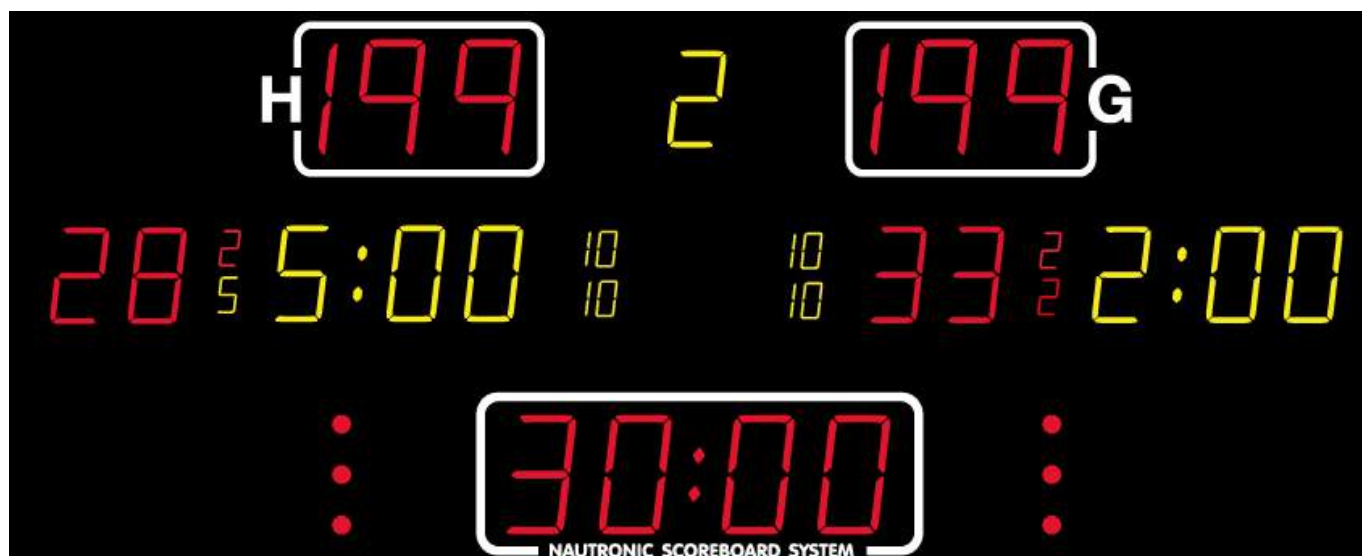

**Shot statistics**

**NAUTRONIC**  
SCOREBOARD SYSTEM

SPECIAL FEATURE:

A self-regulating heat element eliminates the risk of condensation inside the scoreboard

NA2675

300 cm

	NA2675
Team scores (199-199)	26 cm – red
Period (9)	21 cm – yellow
Game clock (99:59)	26 cm – red
Time out	Red dots
Penalty (9:59)	21 cm – yellow
Player no. in front of penalties	21 cm – red
2/5 min. penalty	10 cm – red/yellow
10 min. penalty	10 cm – yellow
Dimensions (cm)	300 x 120 x 8
Weight – net weight/packed (kg)	62/110
Readability (m)	150
Power consumption – max/average (W)	267/123
Power supply placement	T21