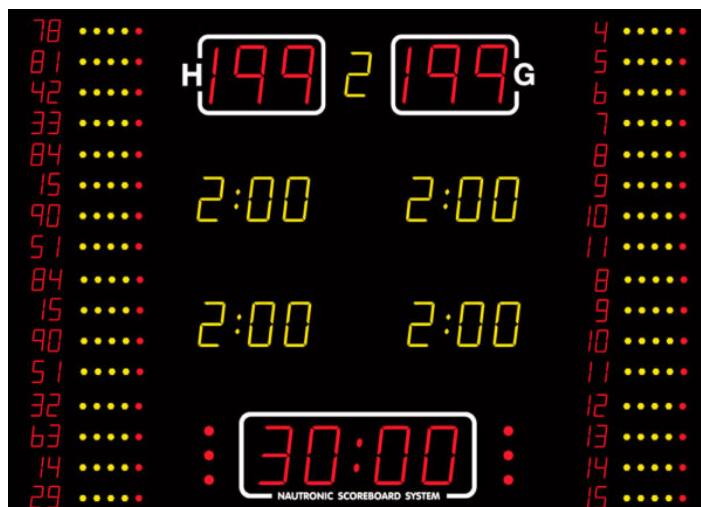

NA2154-16 SCOREBOARD

It shows the match time, score (for home and guest), time-out (red dots), penalty, individual player no. (red), individual player fouls (yellow/red dots).

ADDITIONAL INFORMATION

Weight	83 kg
Dimensions	250 × 180 × 8 cm
Team scores (199-199)	21 cm – red
Period (9)	16 cm – yellow
Game clock (99:59)	21 cm – red
Time out	Red dots
Penalty (9:59)	16 cm – yellow
Individual player no.	8 cm – red
Individual player fouls	yellow/red dots
Readability (m)	120 meter
FIBA Level	Level 3