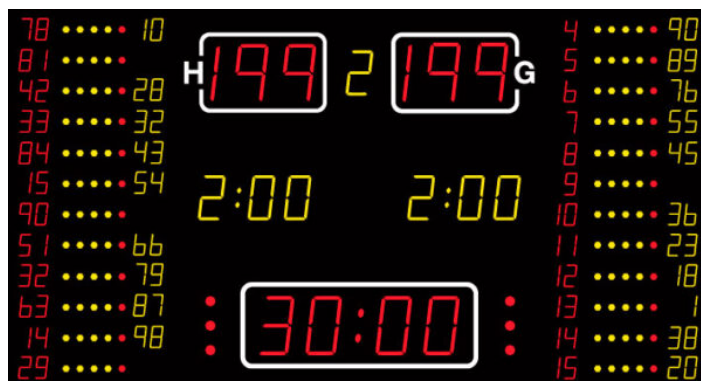

NA2155 SCOREBOARD

It shows the match time, score (for home and guest), period (yellow), time-out (red dots), individual player no. (red), individual player fouls (yellow / red dots), individual player score (yellow), Penalty (yellow).

ADDITIONAL INFORMATION

Weight	62 kg
Dimensions	250 × 135 × 8 cm
Team scores (199-199)	21 cm – red
Period (9)	16 cm – yellow
Game clock (99:59)	21 cm – red
Time out	Red dots
Penalty (9:59)	16 cm – yellow
Individual player no.	8 cm – red
Individual player fouls	yellow/red dots
Individual player score	8 cm – yellow
Readability (m)	120 meter
FIBA Level	Level 3