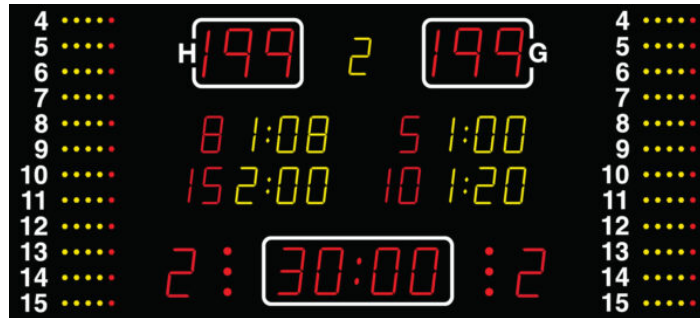

NA2157 SCOREBOARD

It shows the match time, score (for home and guest), period (yellow), time-out (red dots), individual player fouls (yellow / red dots), Penalty (yellow), individual player no. penalty (red), team foul (red).

ADDITIONAL INFORMATION

Weight	81 kg
Dimensions	300 × 135 × 8 cm
Team scores (199-199)	21 cm – red
Period (9)	16 cm – yellow
Game clock (99:59)	21 cm – red
Time out	Red dots
Penalty (9:59)	16 cm – yellow
Individual player no.	16 cm – red
Team foul (9)	16 cm – red
Individual player fouls	yellow/red dots
Readability (m)	120 meter
Power cons. (max/average)	373/112
Power supply placement	T21
FIBA Level	Level 3