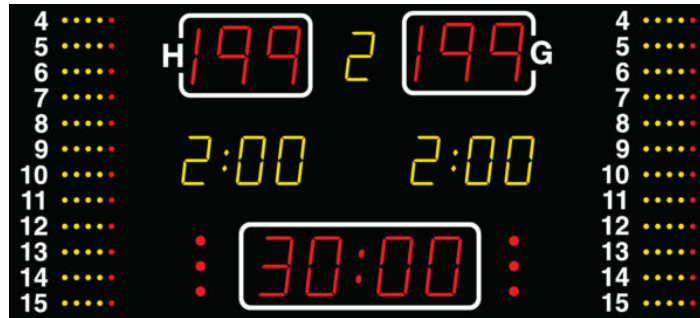

NA2652 SCOREBOARD

It shows the match time, score (for home and guest), period (yellow), time-out (red dots), individual player fouls (yellow / red dots), Penalty (yellow), team foul (yellow).

ADDITIONAL INFORMATION

Weight	81 kg
Dimensions	300 × 135 × 8 cm
Team scores (199-199)	26 cm – red
Period (9)	21 cm – yellow
Game clock (99:59)	26 cm – red
Time out	Red dots
Penalty (9:59)	21 cm – yellow
Team foul (9)	21 cm – yellow
Individual player fouls	yellow/red dots
Readability (m)	150 meter
Power cons. (max/average)	225/68
Power supply placement	T21
FIBA Level	Level 3