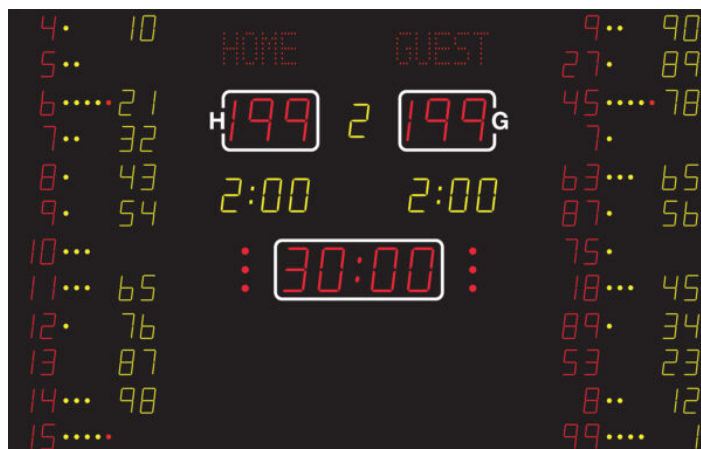

NA2164T SCOREBOARD

It shows the match time, score (for home and guest), period (yellow), time-out (red dots), individual player no. (yellow), individual player fouls (yellow / red dots), individual player score (yellow), Penalty (yellow). In the top it shows the text line / team names.

ADDITIONAL INFORMATION

| | |
|---------------------------|---|
| Weight | 140 kg |
| Dimensions | 330 × 210 × 8 cm |
| Text line/team names | 15 cm, 1×16 characters (split between home/guest) |
| Team scores (199-199) | 21 cm – red |
| Period (9) | 16 cm – yellow |
| Game clock (99:59) | 21 cm – red |
| Time out | Red dots |
| Penalty (9:59) | 16 cm – yellow |
| Individual player no. | 12 cm – yellow |
| Individual player fouls | yellow/red dots |
| Individual player score | 12 cm – yellow |
| Readability (m) | 120 meter |
| Power cons. (max/average) | 553/166 |
| FIBA Level | Level 3 |