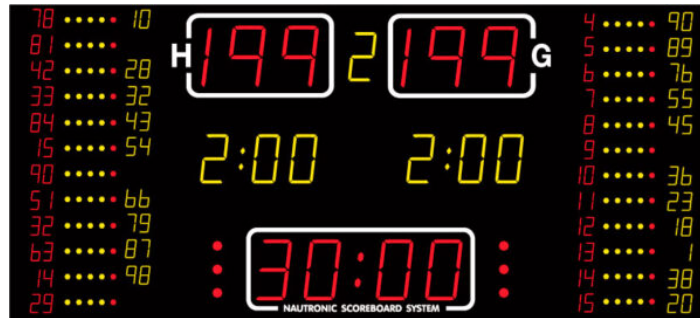

NA2655 SCOREBOARD

It shows the match time, score (for home and guest), period (yellow), time-out (red dots), individual player no. (red), individual player fouls (yellow / red dots), individual player score (yellow), Penalty (yellow).

ADDITIONAL INFORMATION

Weight	75 kg
Dimensions	300 × 135 × 8 cm
Team scores (199-199)	26 cm – red
Period (9)	21 cm – yellow
Game clock (99:59)	26 cm – red
Time out	Red dots
Penalty (9:59)	21 cm – yellow
Individual player no.	8 cm – red
Individual player fouls	yellow/red dots
Readability (m)	150 meter
FIBA Level	Level 2