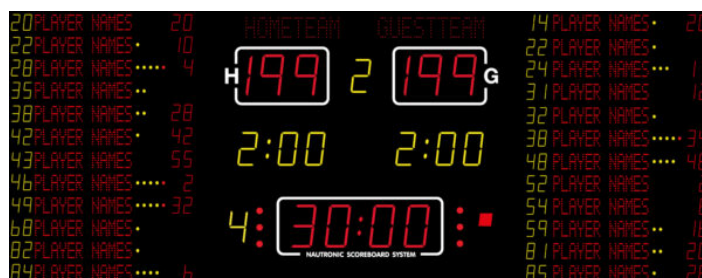

NX33401 - SCOREBOARD

It shows the match time, score (for home and guest), period (yellow), time-out (red dots), individual player no. (yellow), player names, individual player fouls (yellow / red dots), individual player score (red), Penalty (yellow), text line / team line, team foul.

ADDITIONAL INFORMATION

| | |
|---------------------------|---------------------------|
| Weight | 178 kg |
| Dimensions | 540 × 210 × 8 cm |
| Team scores (199-199) | 33 cm – red |
| Period (9) | 26 cm – yellow |
| Game clock (99:59) | 33 cm – red |
| Time out | Red dots |
| Text line/team names | 15 cm, 20 characters |
| Penalty (9:59) | 26 cm – yellow |
| Team foul (9) | 26 cm – yellow with red # |
| Player names | 12 characters, 9 cm red |
| Individual player no. | 12 cm – yellow |
| Individual player fouls | yellow/red dots |
| Individual player score | 12 cm – red |
| Readability (m) | 200 meter |
| Power cons. (max/average) | 1097/367 |
| FIBA Level | Level 2 |