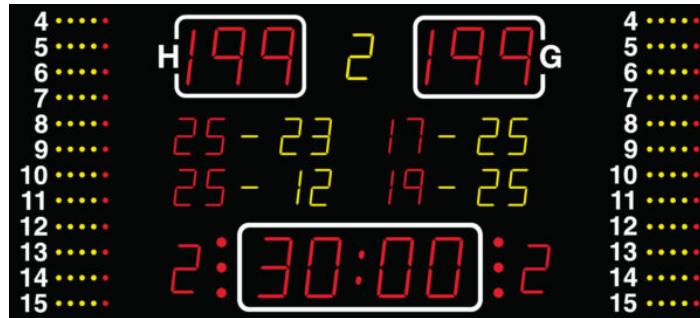

# NA2657 SCOREBOARD

It shows the match time, score (for home and guest), period (yellow), time-out (red dots), individual player fouls (yellow / red dots), Penalty (yellow), individual player no. penalty (red), team foul (red).

## ADDITIONAL INFORMATION

Weight	81 kg
Dimensions	300 × 135 × 8 cm
Team scores (199-199)	26 cm – red
Period (9)	21 cm – yellow
Game clock (99:59)	26 cm – red
Time out	Red dots
Penalty (9:59)	16 cm – yellow
Individual player no.	16 cm – red
Team foul (9)	21 cm – red
Individual player fouls	yellow/red dots
Readability (m)	150 meter
Power cons. (max/average)	405/122
Power supply placement	T21
FIBA Level	Level 3