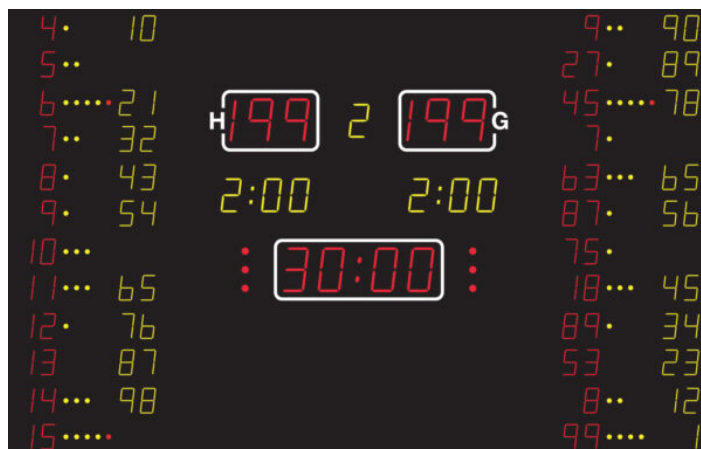

NA2664 SCOREBOARD

It shows the match time, score (for home and guest), period (yellow), time-out (red dots), individual player no. (yellow), individual player fouls (yellow / red dots), individual player score (yellow), Penalty (yellow).

ADDITIONAL INFORMATION

Weight	156 kg
Dimensions	370 × 210 × 8 cm
Team scores (199-199)	26 cm – red
Period (9)	21 cm – yellow
Game clock (99:59)	26 cm – red
Time out	Red dots
Penalty (9:59)	21 cm – yellow
Individual player no.	12 cm – yellow
Individual player fouls	yellow/red dots
Individual player score	12 cm – yellow
Readability (m)	150 meter
Power cons. (max/average)	585/176
FIBA Level	Level 3