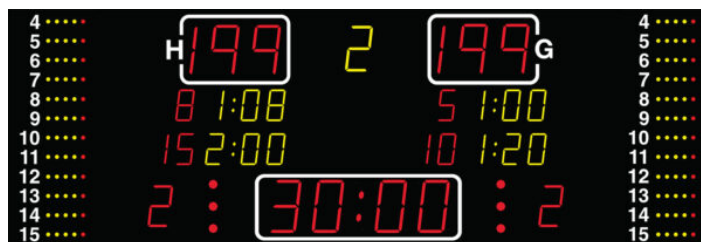

# NA3357 SCOREBOARD

It shows the match time, score (for home and guest), period (yellow), time-out (red dots), individual player no. (red), individual player fouls (yellow / red dots), Penalty (yellow), team foul (red).

## ADDITIONAL INFORMATION

Weight	108 kg
Dimensions	400 × 135 × 8 cm
Team scores (199-199)	33 cm – red
Period (9)	26 cm – yellow
Game clock (99:59)	33 cm – red
Time out	Red dots
Penalty (9:59)	16 cm – yellow
Individual player no.	16 cm – red
Team foul (9)	26 cm – red
Individual player fouls	yellow/red dots
Readability (m)	200 meter
Power cons. (max/average)	720/216
Power supply placement	T20
FIBA Level	Level 3