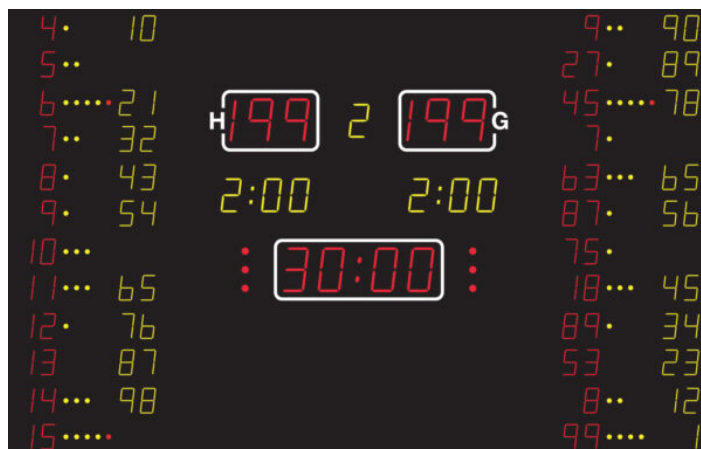

NA3364 SCOREBOARD

It shows the match time, score (for home and guest), period (yellow), time-out (red dots), individual player no. (yellow), individual player fouls (yellow / red dots), individual player score (yellow), Penalty (yellow).

ADDITIONAL INFORMATION

Weight	232 kg
Dimensions	430 × 270 × 8 cm
Team scores (199-199)	33 cm – red
Period (9)	26 cm – yellow
Game clock (99:59)	33 cm – red
Time out	Red dots
Penalty (9:59)	26 cm – yellow
Individual player no.	16 cm – red
Individual player fouls	yellow/red dots
Individual player score	16 cm – yellow
Readability (m)	200 meter
Power cons. (max/average)	1056/312
FIBA Level	Level 3