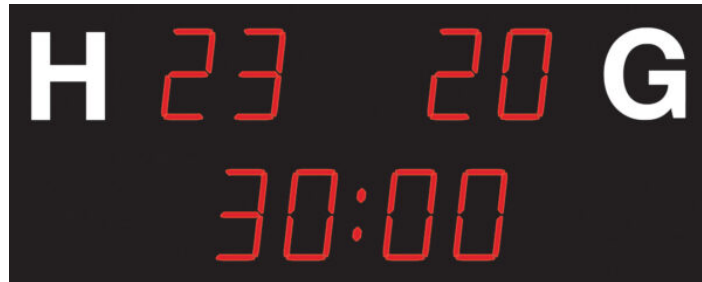

NHA2111 SCOREBOARD

It shows the score (for home and guest) and the match time.

ADDITIONAL INFORMATION

Weight	20 kg
Dimensions	150 × 67 × 8 cm
Team scores (99-99)	21 cm – red
Game clock (99:59)	21 cm – red
Readability (m)	120 meter
Power cons. (max/average)	66/20
Power supply placement	T01