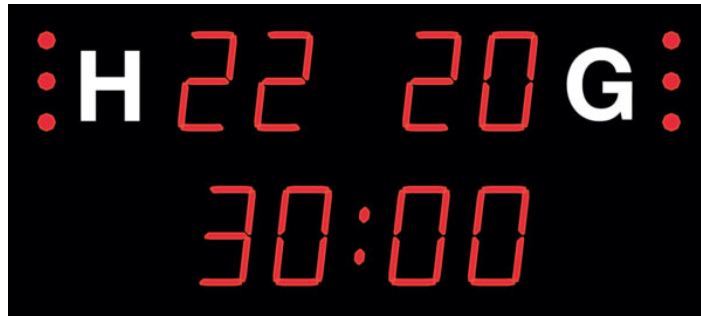

NHA2121 SCOREBOARD

It shows the score (for home and guest), the match time and the time-outs (red dots).

ADDITIONAL INFORMATION

Weight	30 kg
Dimensions	150 × 67 × 8 cm
Time out	Red dots
Readability (m)	120 meter
Power cons. (max/average)	63/21
Power supply placement	T01