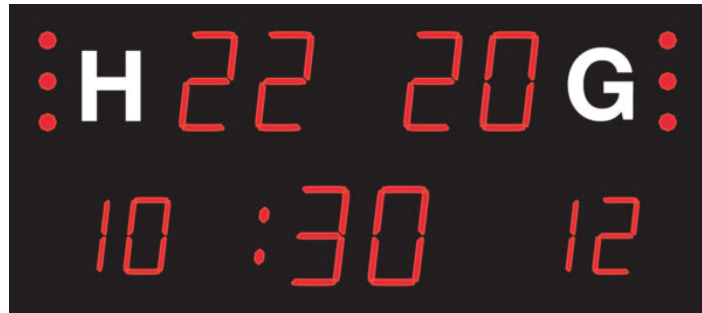

## NHA2122 SCOREBOARD

It shows the score (for home and guest), the match time, time-outs (red dots) and penalty.

## ADDITIONAL INFORMATION

Weight	30 kg
Dimensions	150 × 67 × 8 cm
Team scores (99-99)	21 cm – red
Game clock (:59)	21 cm – red
Time out	Red dots
Penalty (19)	16 cm – red
Readability (m)	120 meter
Power cons. (max/average)	91/31
Power supply placement	T01