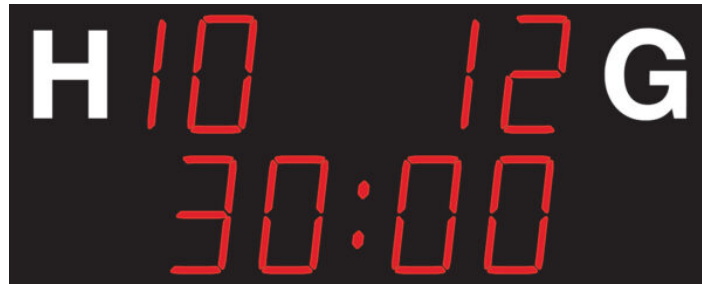

NHA3310 SCOREBOARD

It shows the score (for home and guest) and the match time under the score.

ADDITIONAL INFORMATION

Weight	35 kg
Dimensions	200 × 80 × 8 cm
Team scores (19-19)	33 cm – red
Game clock (99:59)	33 cm – red
Readability (m)	200 meter
Power cons. (max/average)	94/28
Power supply placement	T01