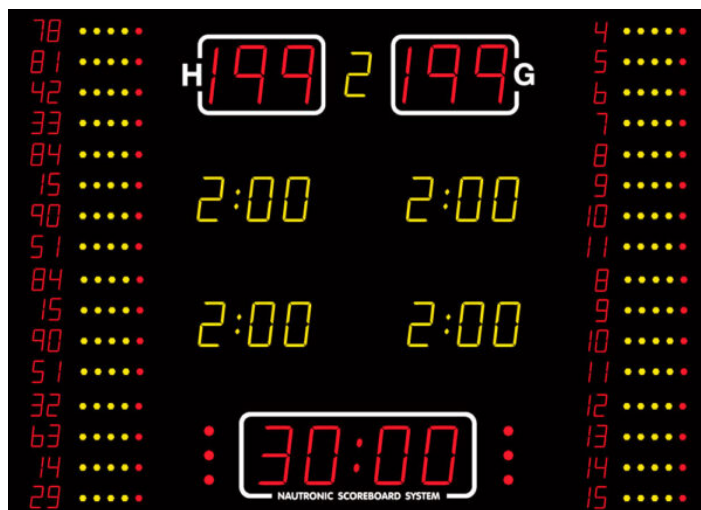

NA2154-16 SCOREBOARD

It shows the match time, score (for home and guest), time-out (red dots), penalty, individual player no. (red), individual player fouls (yellow/red dots).

ADDITIONAL INFORMATION

Weight	83 kg
Dimensions	250 × 180 × 8 cm
Team scores (199-199)	21 cm – red
Period (9)	16 cm – yellow
Game clock (99:59)	21 cm – red
Time out	Red dots
Penalty (9:59)	16 cm – yellow
Individual player no.	8 cm – red
Individual player fouls	yellow/red dots
Readability (m)	120 meter
FIBA Level	Level 3