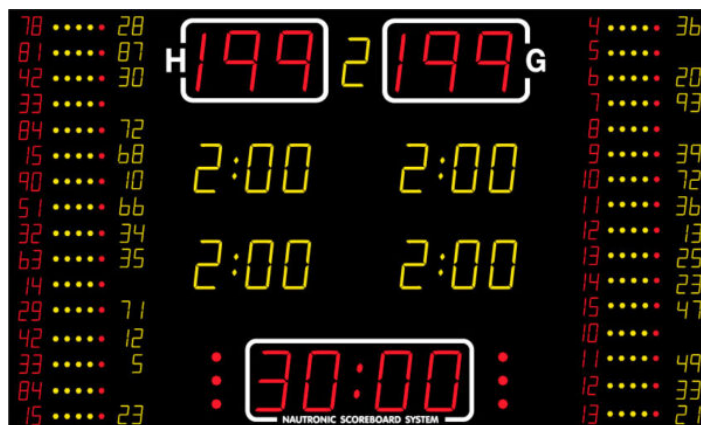

# NA2655-16 SCOREBOARD

It shows the match time, score (for home and guest), penalty, individual player no. (red), individual player fouls (yellow/red dots), individual player score no. (yellow).

## ADDITIONAL INFORMATION

Weight	100 kg
Dimensions	300 × 180 × 8 cm
Team scores (199-199)	26 cm – red
Period (9)	21 cm – yellow
Game clock (99:59)	26 cm – red
Time out	Red dots
Penalty (9:59)	16 cm – yellow
Individual player no.	16 cm – red
Individual player fouls	yellow/red dots
Readability (m)	150 meter
Power cons. (max/average)	405/122
Power supply placement	T21
FIBA Level	Level 2