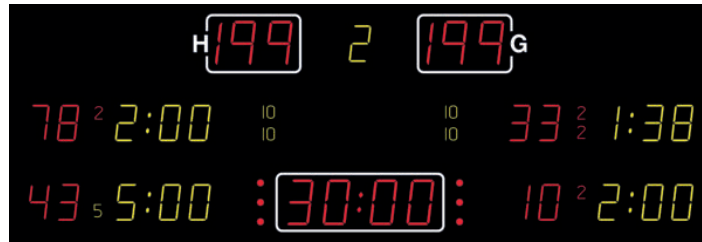

# NA2671 SCOREBOARD

It shows the match time, score (for home and guest), period (yellow), time-out (red dots), individual player no. (red), 2 X penalty (yellow).

## ADDITIONAL INFORMATION

Weight	108 kg
Dimensions	400 × 120 × 8 cm
Team scores (199-199)	26 cm – red
Period (9)	21 cm – yellow
Game clock (99:59)	26 cm – red
Time out	Red dots
Penalty (9:59)	21 cm – yellow
Individual player no.	21 cm – red
2/5 min. penalty	10 cm – red/yellow
10 min. penalty	10 cm – yellow
Readability (m)	150 meter
Power cons. (max/average)	357/150
Power supply placement	T20