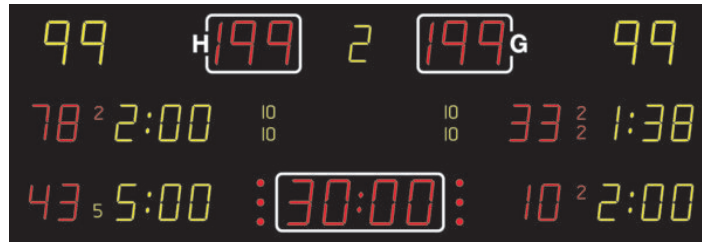

NA2672 SCOREBOARD

It shows the match time, score (for home and guest), period (yellow), time-out (red dots), individual player no. (red), 2 X penalty (yellow), shot statistics (yellow).

ADDITIONAL INFORMATION

| | |
|---------------------------|--------------------|
| Weight | 108 kg |
| Dimensions | 400 × 120 × 8 cm |
| Team scores (199-199) | 26 cm – red |
| Period (9) | 21 cm – yellow |
| Game clock (99:59) | 26 cm – red |
| Time out | Red dots |
| Penalty (9:59) | 21 cm – yellow |
| Individual player no. | 21 cm – red |
| 2/5 min. penalty | 10 cm – red/yellow |
| 10 min. penalty | 10 cm – yellow |
| Shot statistics | 26 cm – yellow |
| Readability (m) | 150 meter |
| Power cons. (max/average) | 403/224 |
| Power supply placement | T20 |