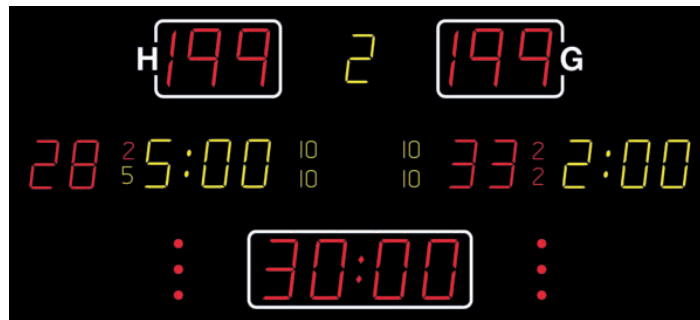

# NA2675 SCOREBOARD

It shows the match time, score (for home and guest), period (yellow), time-out (red dots), individual player no. (red), penalty (yellow).

## ADDITIONAL INFORMATION

Weight	108 kg
Dimensions	300 × 120 × 8 cm
Team scores (199-199)	26 cm – red
Period (9)	21 cm – yellow
Game clock (99:59)	26 cm – red
Time out	Red dots
Penalty (9:59)	21 cm – yellow
Individual player no.	21 cm – red
2/5 min. penalty	10 cm – red/yellow
10 min. penalty	10 cm – yellow
Readability (m)	150 meter
Power cons. (max/average)	267/123
Power supply placement	T21