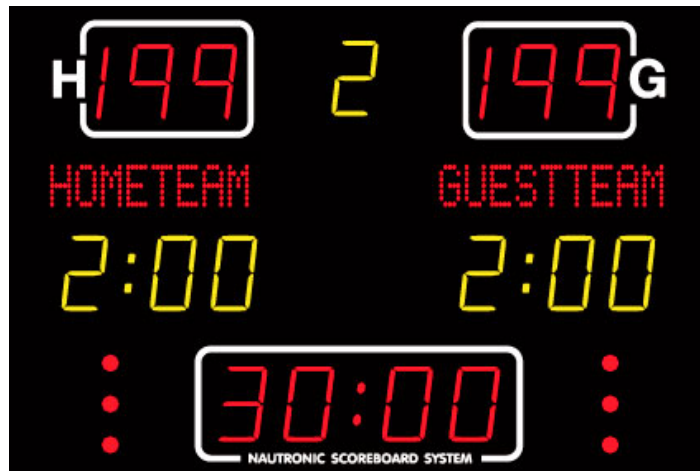

NA1630-IT SCOREBOARD

It shows the match time, the score (for home and guest), period (yellow), penalty (yellow), time-out (red dots). It shows Home team and Guest team.

ADDITIONAL INFORMATION

Weight	28 kg
Dimensions	150 × 100 × 8 cm
Team scores (199-199)	16 cm – red
Period (9)	16 cm – yellow
Game clock (99:59)	16 cm – red
Time out	Red dots
Penalty (9:59)	16 cm – yellow
Text line/team names	9 cm
Readability (m)	60 meter