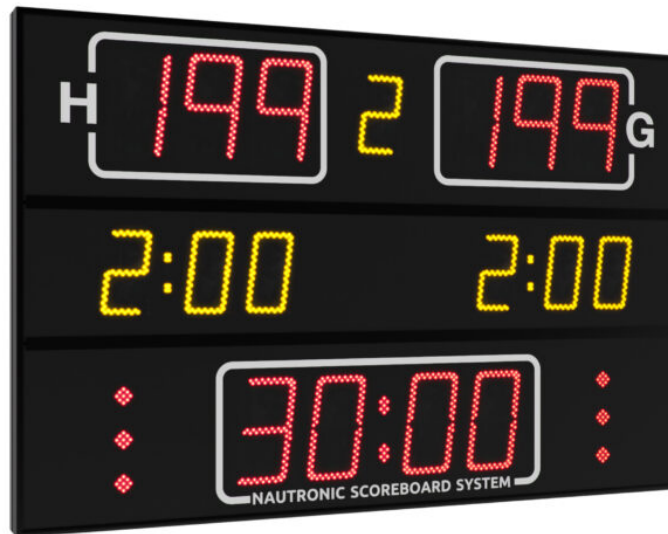

# NA2130 SCOREBOARD

It shows the match time, the score (for home and guest), period (yellow), penalty (yellow), time-out (red dots).

## ADDITIONAL INFORMATION

Weight	30 kg
Dimensions	150 × 93 × 8 cm
Team scores (199-199)	21 cm – red
Period (9)	16 cm – yellow
Game clock (99:59)	21 cm – red
Time out	Red dots
Penalty (9:59)	16 cm – yellow
Team foul (9)	16 cm – yellow
Readability (m)	120 meter
Power cons. (max/average)	129/39
Power supply placement	T01