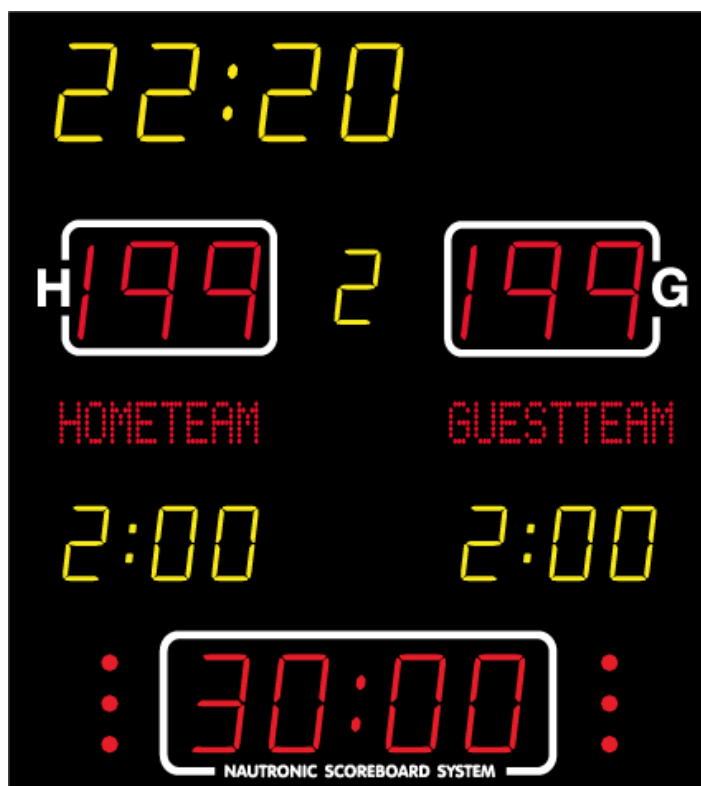

NA2130DT SCOREBOARD

It shows the clock and the Home team / Guest team. It shows the match time, the score (for home and guest), period (yellow), penalty (yellow), time-out (red dots).

ADDITIONAL INFORMATION

Weight	46 kg
Dimensions	150 × 154 × 8 cm
Team scores (199-199)	21 cm – red
Period (9)	16 cm – yellow
Game clock (99:59)	21 cm – red
Time out	Red dots
Penalty (9:59)	16 cm – yellow
Readability (m)	120 meter