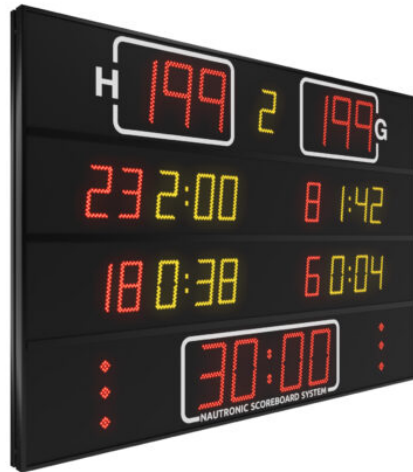

# NA2142 SCOREBOARD

It shows the match time, the score (for home and guest), period (yellow), penalty (yellow), time-out (red dots), team foul (red).

## ADDITIONAL INFORMATION

Weight	54 kg
Dimensions	200 × 120 × 8 cm
Team scores (199-199)	21 cm – red
Period (9)	16 cm – yellow
Game clock (99:59)	21 cm – red
Time out	Red dots
Penalty (9:59)	16 cm – yellow
Team foul (9)	16 cm – red
Readability (m)	120 meter
Power cons. (max/average)	233/70
Power supply placement	T01