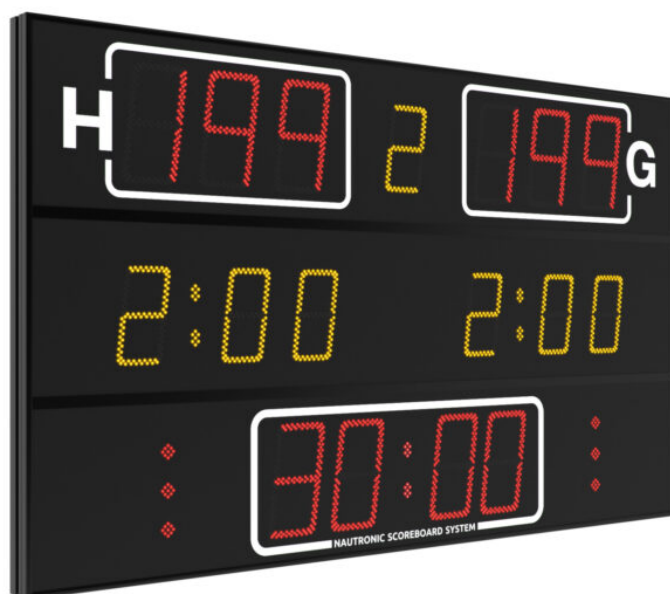

NA2630 SCOREBOARD

It shows the match time, the score (for home and guest), period (yellow), penalty (yellow), time-out (red dots).

ADDITIONAL INFORMATION

Weight	48 kg
Dimensions	200 × 113 × 8 cm
Team scores (199-199)	26 cm – red
Period (9)	21 cm – yellow
Game clock (99:59)	26 cm – red
Time out	Red dots
Penalty (9:59)	21 cm – yellow
Team foul (9)	21 cm – yellow
Readability (m)	150 meter
Power supply placement	T01
Power cons. (max/average)	153/46