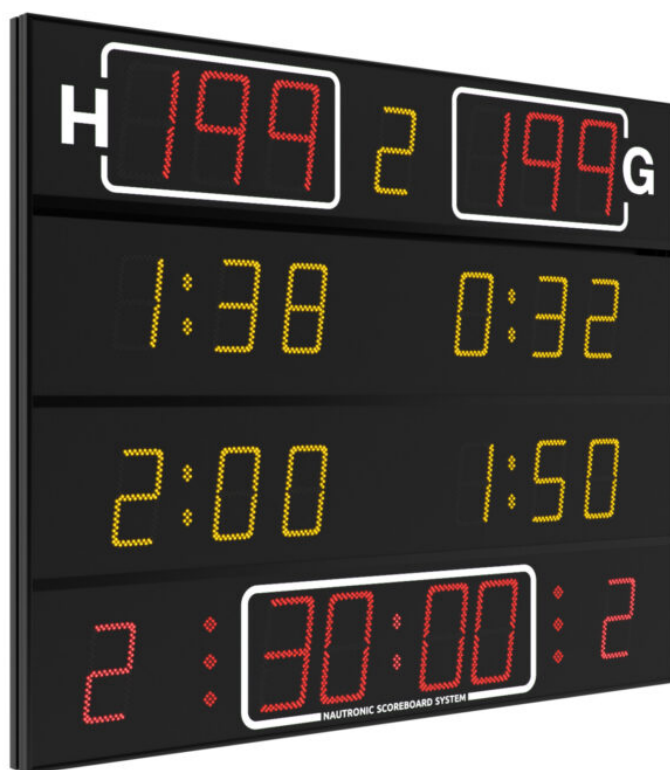

NA2636 SCOREBOARD

It shows the match time, the score (for home and guest), period (yellow), penalty (yellow), time-out (red dots), team foul (red), futsal team foul (red).

ADDITIONAL INFORMATION

Weight	64 kg
Dimensions	200 × 147 × 8 cm
Team scores (199-199)	26 cm – red
Period (9)	21 cm – yellow
Game clock (99:59)	26 cm – red
Time out	Red dots
Penalty (9:59)	21 cm – yellow
Team foul (9)	21 cm – red
Futsal team foul(9)	16 cm – red
Readability (m)	150 meter
Power cons. (max/average)	219/66