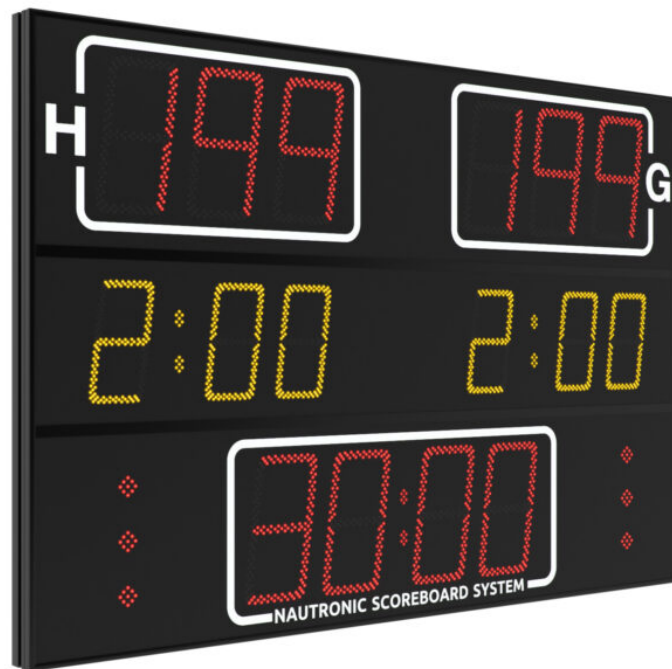

# NA3330 SCOREBOARD

It shows the match time, the score (for home and guest), penalty (yellow), time-out (red dots).

## ADDITIONAL INFORMATION

Weight	54 kg
Dimensions	200 × 130 × 8 cm
Team scores (199-199)	33 cm – red
Period (9)	26 cm – yellow
Game clock (99:59)	33 cm – red
Time out	Red dots
Penalty (9:59)	26 cm – yellow
Team Foul (9)	26 cm – yellow
Readability (m)	200 meter
Power cons. (max/average)	240/72
Power supply placement	T01