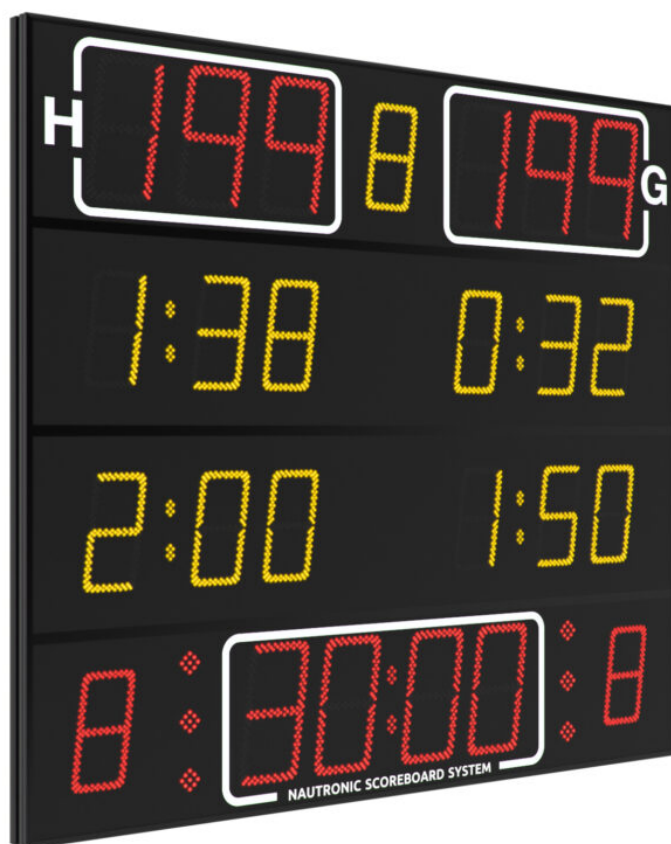

NA3336 SCOREBOARD

It shows the match time, the score (for home and guest), period (yellow), penalty (yellow), time-out (red dots), team foul (red), futsal team foul (red).

ADDITIONAL INFORMATION

Weight	72 kg
Dimensions	200 × 170 × 8 cm
Team scores (199-199)	33 cm – red
Period (9)	26 cm – yellow
Game clock (99:59)	33 cm – red
Time out	Red dots
Penalty (9:59)	26 cm – yellow
Team foul (9)	26 cm – red
Futsal team foul(9)	16 cm – red

Readability (m)	200 meter
Power cons. (max/average)	330/99
Power supply placement	T01