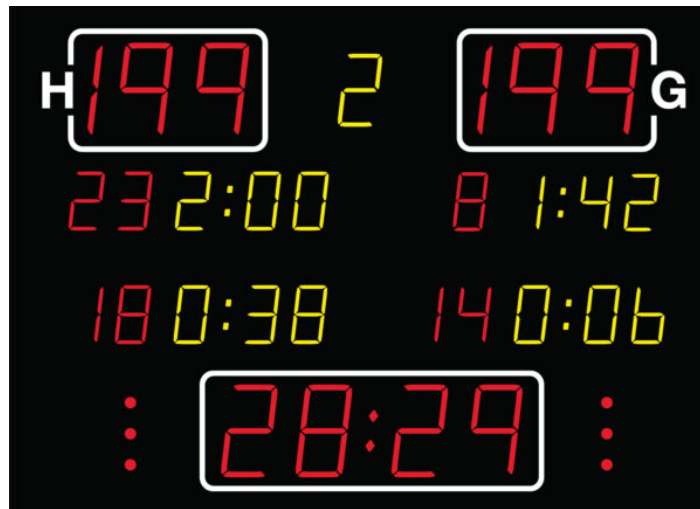

NA3342 SCOREBOARD

It shows the match time, the score (for home and guest), period (yellow), penalty (yellow), time-out (red dots), team foul (red).

ADDITIONAL INFORMATION

Weight	90 kg
Dimensions	250 × 157 × 8 cm
Team scores (199-199)	33 cm – red
Period (9)	26 cm – yellow
Game clock (99:59)	33 cm – red
Time out	Red dots
Penalty (9:59)	21 cm – yellow
Team foul (9)	21 cm – red
Readability (m)	200 meter
Power cons. (max/average)	414/125
Power supply placement	T01