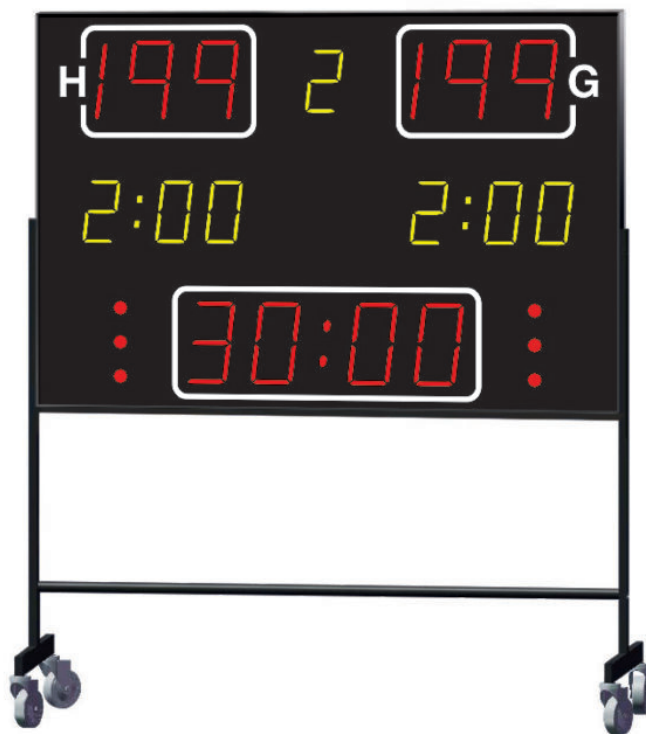

SCOREBOARD RACK (INDOOR)

It shows the match time, the score (for home and guest), period (yellow), penalty (yellow), time-out (red dots). It is transportable and can be used indoor.

ADDITIONAL INFORMATION

Size 100×180 cm, 120×180 cm, 120×220 cm, 150×150 cm, 150×180cm, 150×220 cm, 200×220 cm, 300×180 cm, 350×180 cm, 43,5×180 cm, 44×180 cm, 62×180 cm, 81×180 cm