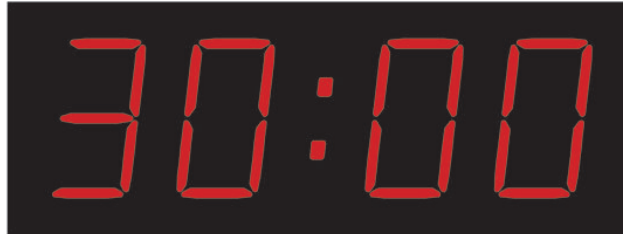

NE26312

It shows the clock or the match time. The readability is 150 meter.

ADDITIONAL INFORMATION

Weight	4 kg
Dimensions	80 × 28,5 × 8 cm
Time (99:99)	26 cm – red
Readability (m)	150 meter
Power cons. (max/average)	34/12