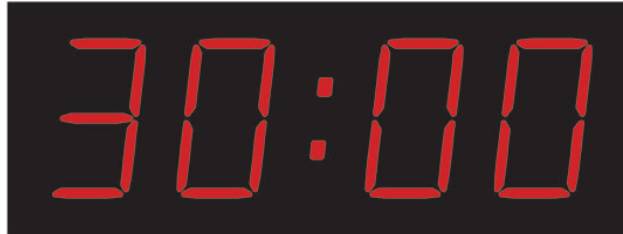

NE33312

It shows the clock or the match time. The readability is 200 meter.

ADDITIONAL INFORMATION

| | |
|---------------------------|-----------------|
| Weight | 13 kg |
| Dimensions | 200 × 40 × 8 cm |
| Time (99:99) | 33 cm – red |
| Readability (m) | 200 meter |
| Power cons. (max/average) | 90/31 |