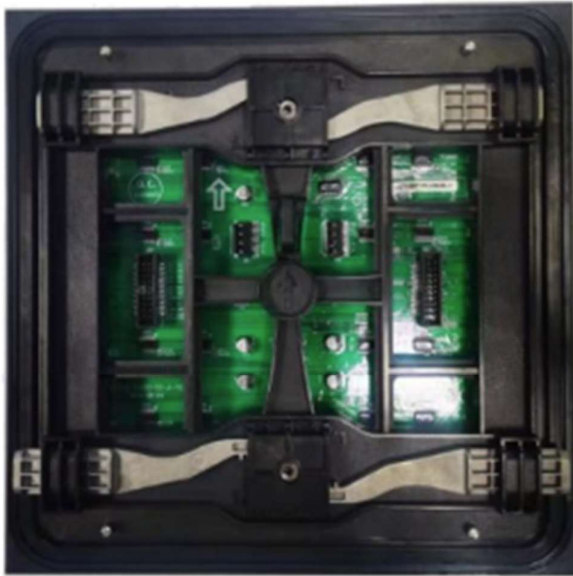

Jiacai led display

LED Module Fast Lock Front & Back Service