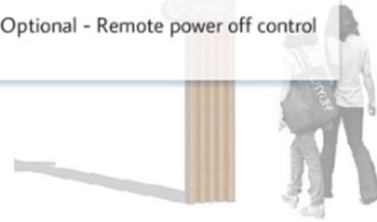

# OUTDOOR POLE LED SCREEN

Outdoor IP65 waterproof iron cabinet  
(single side or double side)

- Remote cluster control
- Synchronous display
- Optional - Synchronous stereo
- Automatic brightness adjustment
- Optional - Remote power off control