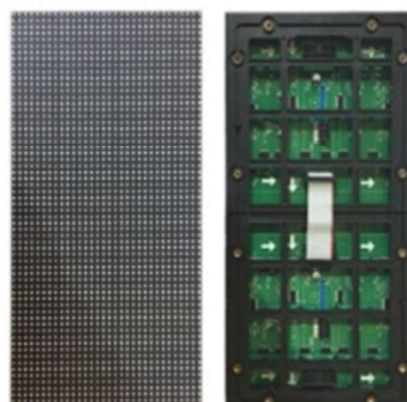

Jiacai led display

PRODUCT DETAILS

MODULE COMPOSITION

Outdoor module :p2.5 ,p3, p4, p5

256x128mm