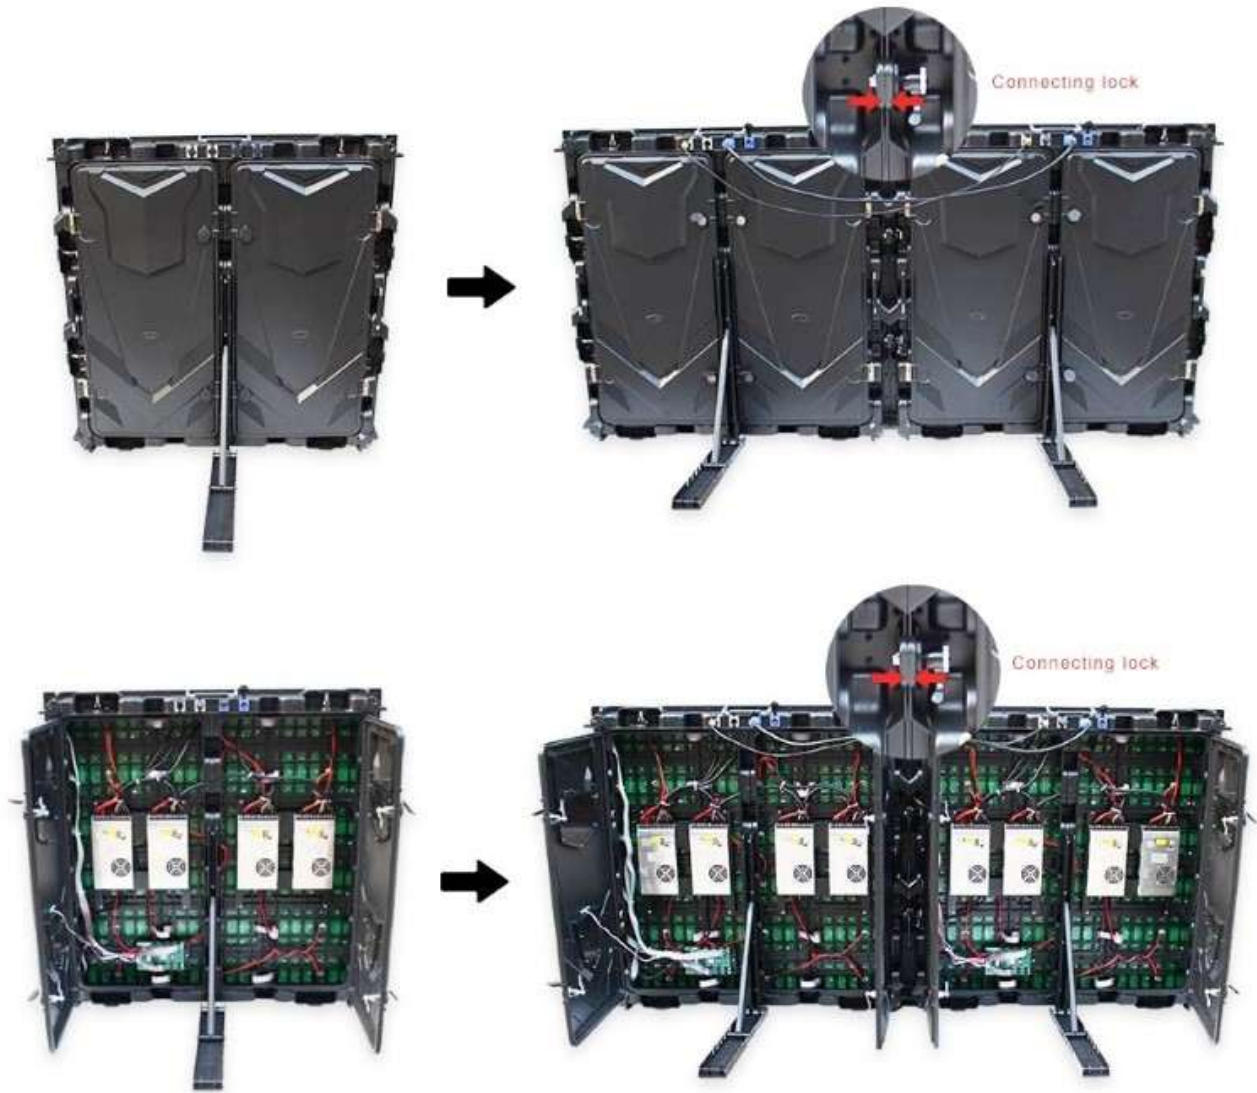

Outdoor Indoor P6 P8 P10 P16 Sports Stadium Football Soccer Basketball Perimeter Advertising Billboard LED Screen Display

Dimension: 960*960*101mm Pixel Pitch Outdoor: 6.67mm, 8mm, 10mm Applications: E-Sports, Ice hockey, Football Perimeter LED Poster, Arena Display, Billboard, etc.

CABINET DETAILS

Power cables

Signal cables

Sliding support

No fan required

QUICK SPLICING

Style	JX6.6	JX8	JX10
Pixel Pitch(mm)	6.67	8	10
Pixel Matrix Per Sq.m	22500	15625	10000
Pixel Configuration	SMD2727	SMD3535	SMD3535
Brightness (nits)	5500-6000	5500-6500	5500-6500
Scan	1/6	1/5	1/4

Module Dimension	320x160mm	320x160mm	320x160mm
Cabinet Dimension	960x960mm		
Power Con. (Max / Avg)	800/ 400 w/sq.m	800/400 w/sq.m	700/ 350 w/sq.m
IP Rate	IP65		
Service Access	Rear		
Refresh Rate (HZ)	1920-3840HZ		
Grey Scale (bit)	16bit		
Viewing Angle (H/V)	160/140		
Input Voltage (AC)	110V/240V		