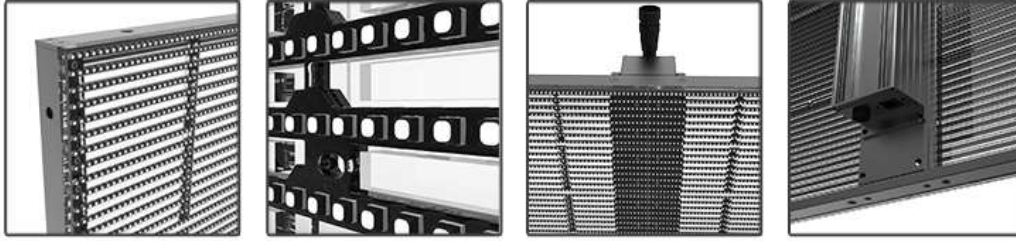

High Brightness Indoor Outdoor SMD P3.9-7.8 Full Color Video Wall Glass Window Curtain LED Mesh Transparent LED Display Screen HD Transparent Led Screen

Dimension: 500*500mm,500*1000mm,1000mm*1000mm Pixel Pitch :G3.91-7.82 Applications: Indoor

Cabinet size

500*500mm

1000*500mm

1000*1000mm

- Full-Color High-Pass LED Display
- High Transparency Transparency >65%
- High Pixel Density With Resolution Up To 1080P
- High refresh Refresh rate \geq 3840hz
- Contrast up to 1500:1

SKETCH:1000*500mm

500*500mm

1000*1000mm

Military Structure Design

High Transparency

High Transparency Transparency >65%

Weight: 5/6kg/cabinet

Installation and Maintenance

Installed in the glass curtain wall, the construction is simple, safe and easy to maintain

Adjustable Brightness

Wide range of brightness adjustment to meet the needs of various environments

A Brightness(cd/m²)
1500~5000