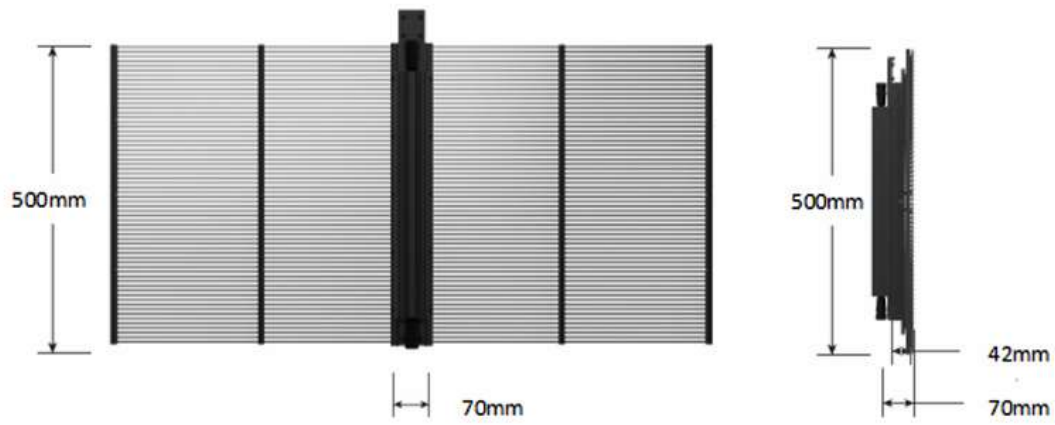

High Brightness Indoor Outdoor SMD P3.9-7.8 Full Color Video Wall Glass Window Curtain LED Mesh Transparent LED Display Screen HD Transparent Led Screen

Dimension: 500*500mm,500*1000mm,1000mm*1000mm Pixel Pitch :G3.91-7.82 Applications: Indoor

Cabinet size

500*500mm

1000*500mm

1000*1000mm

- Full-Color High-Pass LED Display
- High Transparency Transparency >65%
- High Pixel Density With Resolution Up To 1080P
- High refresh Refresh rate \geq 3840hz
- Contrast up to 1500:1

SKETCH:1000*500mm

500*500mm

1000*1000mm

Military Structure Design

High Transparency

High Transparency Transparency >65%

Weight: 5/6kg/cabinet

Installation and Maintenance

Installed in the glass curtain wall, the construction is simple, safe and easy to maintain

Adjustable Brightness

Wide range of brightness adjustment to meet the needs of various environments

A Brightness(cd/m²)
1500~5000