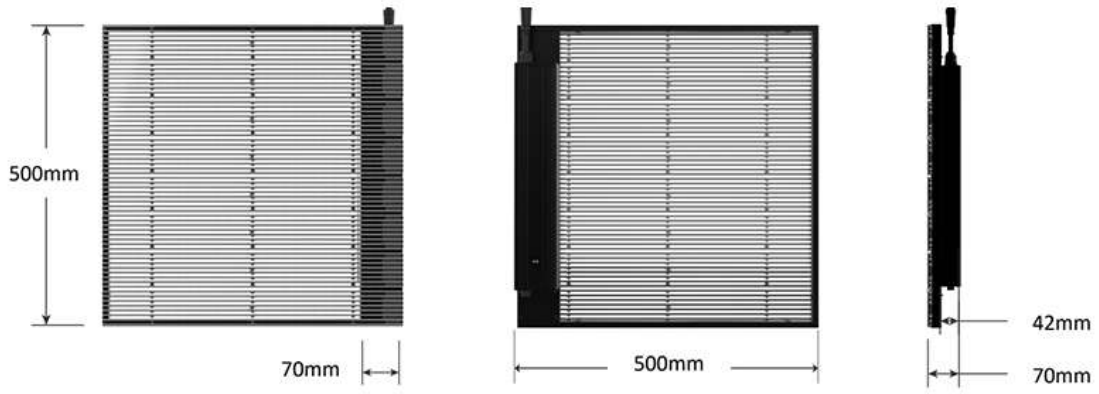

High Brightness Indoor Outdoor SMD P3.9-7.8 Full Color Video Wall Glass Window Curtain LED Mesh Transparent LED Display Screen HD Transparent Led Screen

Dimension: 500*500mm,500*1000mm,1000mm*1000mm Pixel Pitch :G3.91-7.82 Applications: Indoor

Cabinet size

500*500mm

1000*500mm

1000*1000mm

- Full-Color High-Pass LED Display
- High Transparency Transparency >65%
- High Pixel Density With Resolution Up To 1080P
- High refresh Refresh rate \geq 3840hz
- Contrast up to 1500:1

SKETCH:1000*500mm

500*500mm

1000*1000mm

Military Structure Design

High Transparency

High Transparency Transparency >65%

Weight: 5/6kg/cabinet

Installation and Maintenance

Average power (w) :150W/m²
Energy Saving High

vs

Average power (w) :260W/m²
Ordinary

Ultra-Wide Viewing

Angle Horizontal viewing angle up to 120° and vertical viewing angle