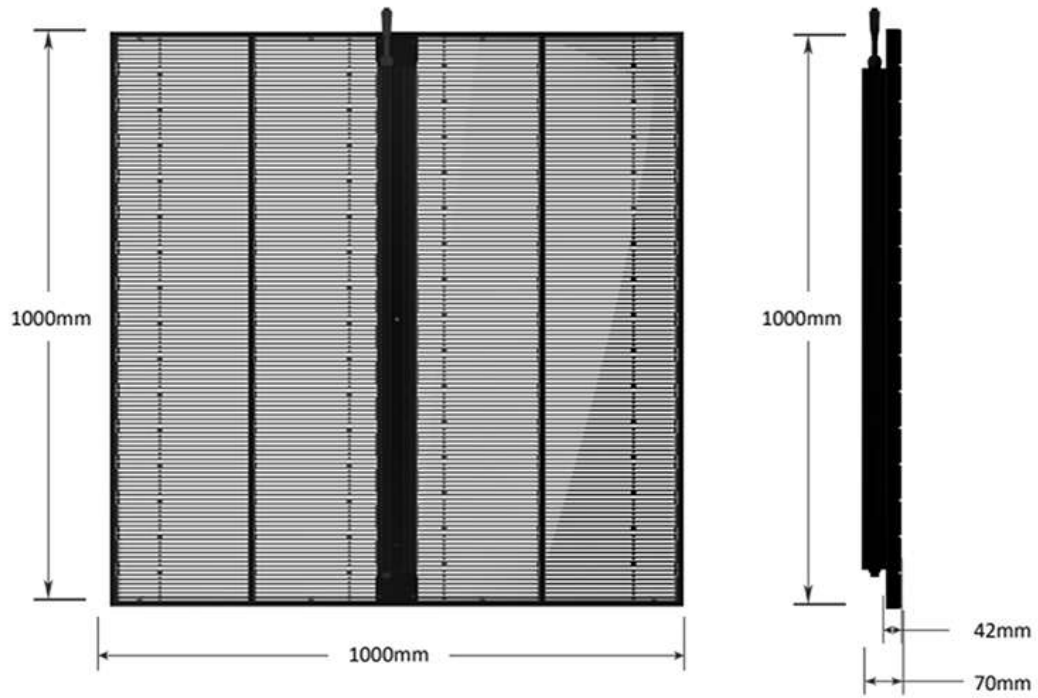

High Brightness Indoor Outdoor SMD P3.9-7.8 Full Color Video Wall Glass Window Curtain LED Mesh Transparent LED Display Screen HD Transparent Led Screen

Dimension: 500*500mm,500*1000mm,1000mm*1000mm Pixel Pitch :G3.91-7.82 Applications: Indoor

Cabinet size

500*500mm

1000*500mm

1000*1000mm

- Full-Color High-Pass LED Display
- High Transparency Transparency >65%
- High Pixel Density With Resolution Up To 1080P
- High refresh Refresh rate \geq 3840hz
- Contrast up to 1500:1

SKETCH:1000*500mm

500*500mm

1000*1000mm

Military Structure Design

High Transparency

High Transparency Transparency >65%

Weight: 5/6kg/cabinet

Installation and Maintenance

Average power (w) :150W/m²
Energy Saving High

vs

Average power (w) :260W/m²
Ordinary

Ultra-Wide Viewing

Angle Horizontal viewing angle up to 120° and vertical viewing angle