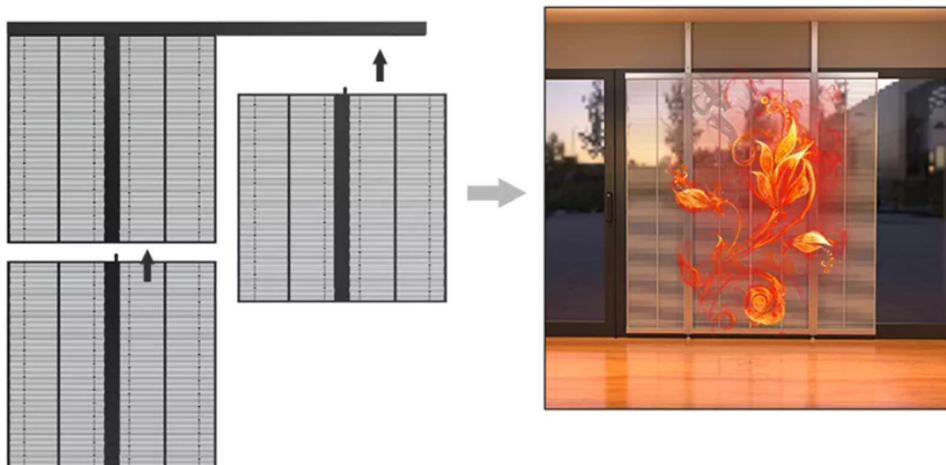

High Brightness Indoor Outdoor SMD P3.9-7.8 Full Color Video Wall Glass Window Curtain LED Mesh Transparent LED Display Screen HD Transparent Led Screen

Dimension: 500*500mm,500*1000mm,1000mm*1000mm Pixel Pitch :G3.91-7.82 Applications: Indoor

Cabinet size

500*500mm

1000*500mm

1000*1000mm

- Full-Color High-Pass LED Display
- High Transparency Transparency >65%
- High Pixel Density With Resolution Up To 1080P
- High refresh Refresh rate \geq 3840hz
- Contrast up to 1500:1

SKETCH:1000*500mm

500*500mm

1000*1000mm

Military Structure Design

High Transparency

High Transparency Transparency >65%

Weight: 5/6kg/cabinet

Installation and Maintenance

Installed in the glass curtain wall, the construction is simple, safe and easy to maintain

Adjustable Brightness

Wide range of brightness adjustment to meet the needs of various environments

A Brightness(cd/m²)
1500~5000