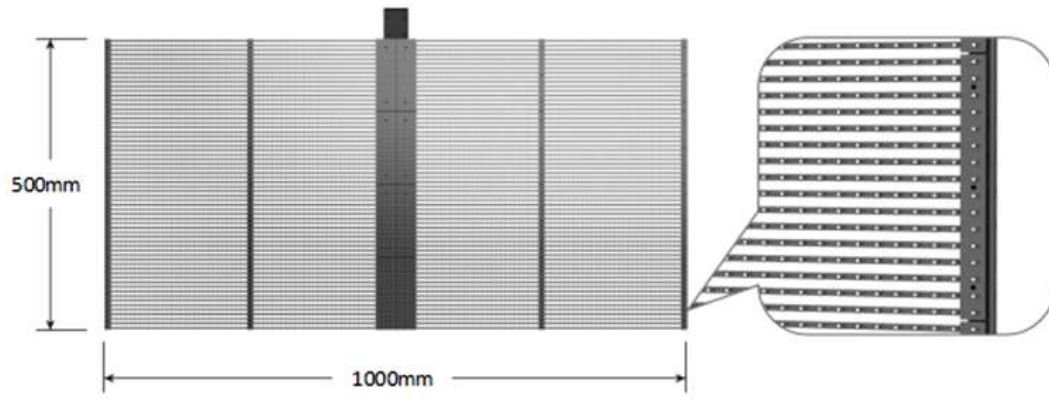

High Brightness Indoor Outdoor SMD P3.9-7.8 Full Color Video Wall Glass Window Curtain LED Mesh Transparent LED Display Screen HD Transparent Led Screen

Dimension: 500*500mm,500*1000mm,1000mm*1000mm Pixel Pitch :G3.91-7.82 Applications: Indoor

Cabinet size

500*500mm

1000*500mm

1000*1000mm

- Full-Color High-Pass LED Display
- High Transparency Transparency >65%
- High Pixel Density With Resolution Up To 1080P
- High refresh Refresh rate \geq 3840hz
- Contrast up to 1500:1

SKETCH:1000*500mm

500*500mm

1000*1000mm

Military Structure Design

High Transparency

High Transparency Transparency >65%

Weight: 5/6kg/cabinet

Installation and Maintenance

Installed in the glass curtain wall, the construction is simple, safe and easy to maintain

Adjustable Brightness

Wide range of brightness adjustment to meet the needs of various environments

A Brightness(cd/m²)
1500~5000