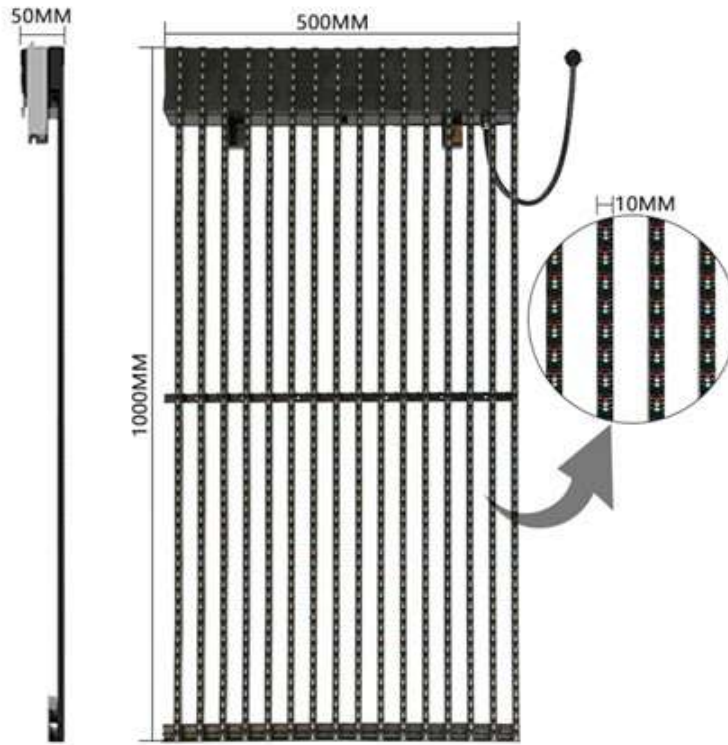

PRODUCT SIZE

GCCO QUALITY, GOOD PRODUCTS, GOOD SERVICE,
LET YOU FEEL MORE AT EASE.
TEYAO AND, YOU PROGRESS TOGETHER