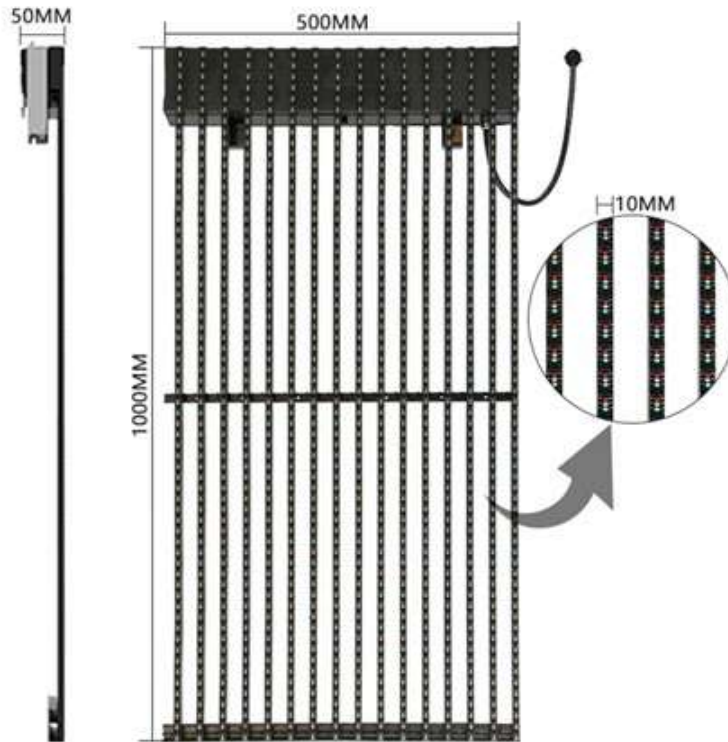

Outdoor Transparent Led Screen

Dimension: 500*500mm,500*1000mm,1000mm*1000mm Pixel Pitch :CP7.8-CP25

Applications: Outdoor

PRODUCT SIZE

GCCO QUALITY, GOOD PRODUCTS, GOOD SERVICE,
LET YOU FEEL MORE AT EASE.
TEYAO AND, YOU PROGRESS TOGETHER

HEAT DISSIPATION

—
Front and rear two-sided grille
featuring strong air permeability
and fast heat dissipation

SAFETY WATERPROOF

Led grille screen with
high waterproof performance
waterproof rating IP67

LIGHT AND TRANSPARENT

1

Base clamp
alignment fixing
screw clamping
and fixing

2

Use the key to
insert the lock

3

After aligning the lock buckle
and pulling ring, press down
into the unlocking state and
close the box body.

4

After the lock of the box
is aligned with the chute
the key can be released
and installed.