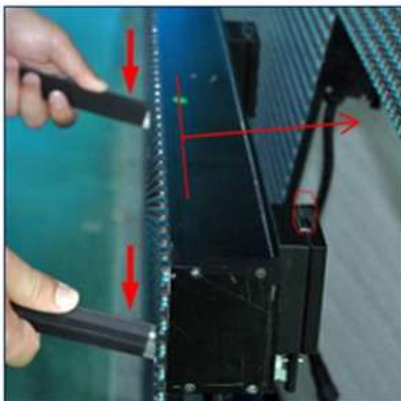

1

Base clamp
alignment fixing
screw clamping
and fixing

2

Use the key to
insert the lock